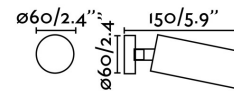

### Specifications

<b>Bulb:</b>	1xGU10 MAX 8W LED ROTACION 350 90°
<b>Bulb included:</b>	No
<b>Transformer:</b>	
<b>Transformer included:</b>	No
<b>Voltage:</b>	100-240V
<b>Operating Frequency:</b>	50/60Hz
<b>IP:</b>	20
<b>Class:</b>	I
<b>Material:</b>	Aluminium and PC diffuser
<b>Designer:</b>	
<b>Recommended bulb:</b>	
<b>Height:</b>	134 mm
<b>Diameter:</b>	60 Ø
<b>Net Weight:</b>	0.37 kg