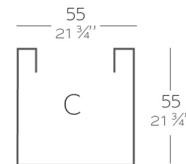

Features

Description

Pot made of polyethylene resin by rotational moulding. 100% Recyclable. Item suitable for indoor and outdoor use. Available in different finishes.

Weight

1.9 Kg

Angular
Angular

Finishes