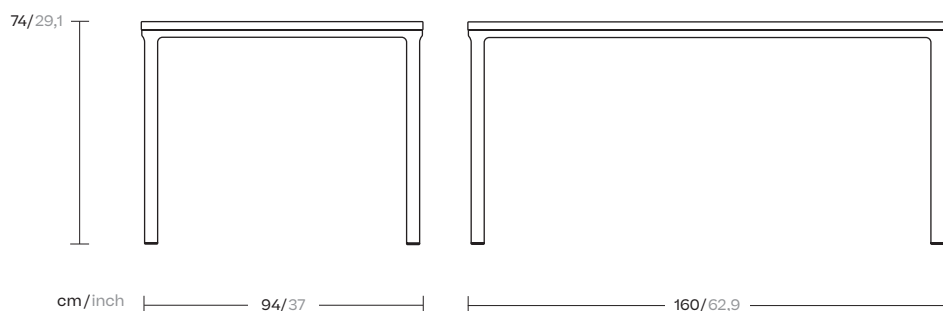

kettal

Dining table

160x94

6 guests

Designer
Jasper Morrison

Collection
Park Life

Reference
KS1100300

2/3