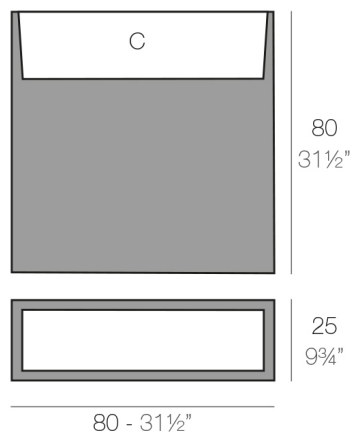

WALL 80x25x80

By MACETEROS

View online: <https://www.vondom.com/products/42425A>

Features

Description

Pot made of polyethylene resin by rotational moulding. 100% Recyclable. Item suitable for indoor and outdoor use. Available in different finishes.

Weight

9 Kg

WALL 80 cm C = 30 L 6 x 20 cm
WALL 31 1/2" C = 11 1/4 gal 7 1/2"

FINISHES

BASIC

Ref. 42425A

Matt Polyethylene

- ICE
- WHITE
- BLACK
- BRONZE
- STEEL
- ANTHRACITE
- RED
- PISTACHIO
- ORANGE
- KHAKI
- NAVY
- TAUPE
- PLUM
- ECRU