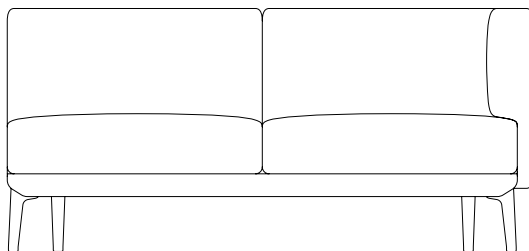

Right corner 2 seater “connection”

Designer
Rodolfo Dordoni

Collection
Boma

Reference
KS2501200

1/5

The Boma collection, designed by Rodolfo Dordoni for Kettal, was born from the need of high performances of outdoor environment, without sacrificing the increasing demand for comfort that new products have to face.

Therefore the structure is organized around a frame entirely made of aluminum, capable of hiding in the essentiality of its lines either the quality of the used materials and the chance of easy articulation in different compositions.

cm/inch