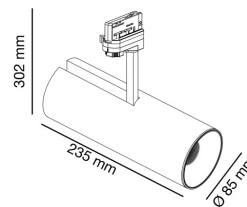

FUGA MEDIUM Black projector LED RETAIL 17W pearl white 60°

Ref. 011203802

FUGA MEDIUM version is a family of tubular format projectors. They can be adjusted in their 350° vertical axis and in their 90° horizontal axis. All the components are housed inside the projector case, obtaining a clean design. The projectors distribute light to where it is needed, since they can be directed. The black version has a LED RETAIL module, which is indicated for lighting garments, since its features allow the textures and colours of clothes to stand out.

Specifications

Bulb:	LED 17W PEARL WHITE 3100K 56°
Bulb included:	Yes
Transformer:	Driver
Transformer included:	No
Voltage:	100-240V
Operating Frequency:	50/60Hz
Material:	Die cast aluminium, aluminium reflector and template glass diffuser
Length:	85 mm
Height:	235 mm
Net Weight:	1.61 kg