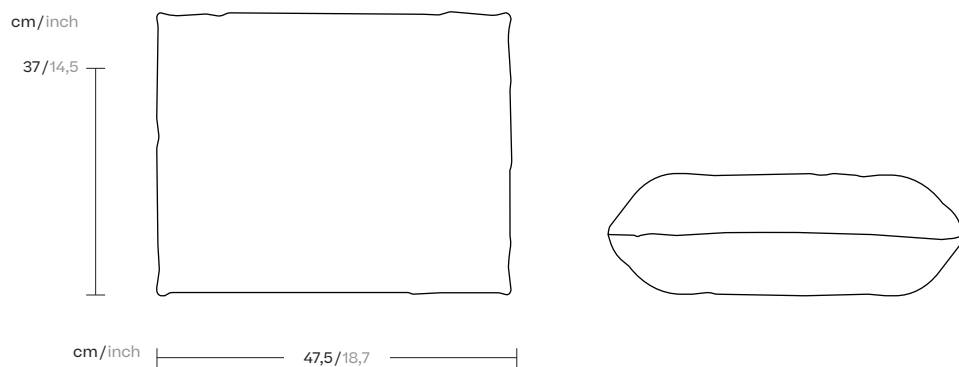

Cushion

37x47,5

Designer
Kettal Studio

Collection
Objects

Reference
KS5703600

1/3

Cushions Terrain fabrics are available laminated and not laminated.
Cushions Geometrics fabrics are available only not laminated.

kettal