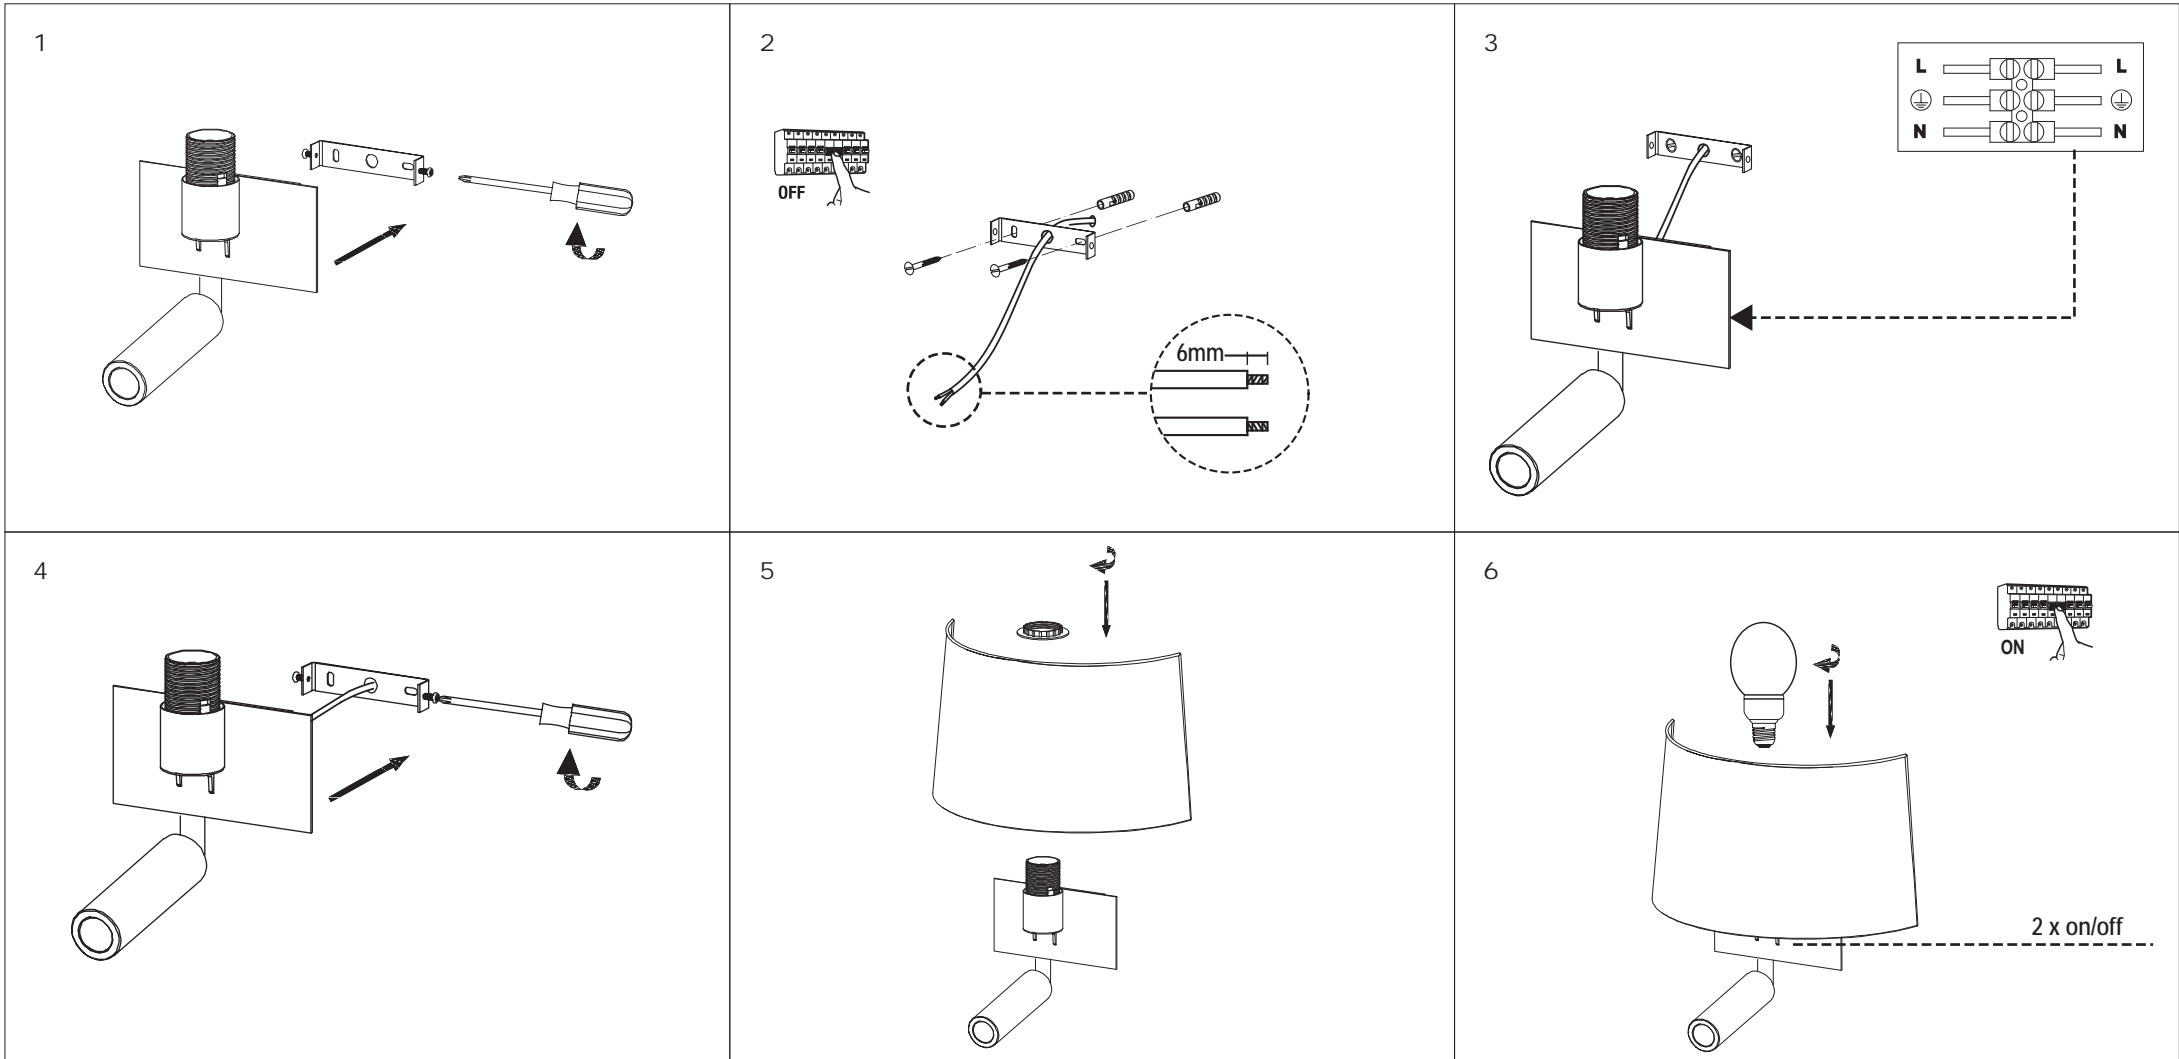

VOLTA

TECHNICAL FEATURES - CARACTERÍSTICAS TÉCNICAS

1 x E27 max 15W LED not incl
Reading LED 3W 3000K 200lm incl

20023 White
20024 Black