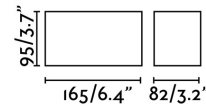

Bulb:	2xGU10 50W
Bulb included:	No
Transformer:	
Transformer included:	No
Voltage:	100-240V
Operating Frequency:	50/60Hz
IP:	20
Class:	I
Material:	Aluminium
Designer:	
Recommended bulb:	17324
Description of recommended Bulb:	BULB GU10 LED 8W 2700K 60° BLACK
Length:	165 mm
Net Width:	82 mm
Height:	95 mm
Net Weight:	0.70 kg
Volume:	0.00170 m3