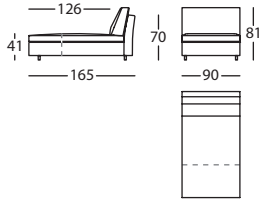

215.141.KSH

AIR CHAISE 90 ALTO 81
AIR CHAISE LONGUE 90 HIGH 81
AIR CHAISE LONGUE 90 HAUT 81

1,11 m³ / 1 Pack. / 36,0 kg