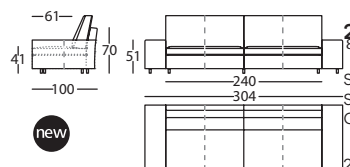

1,72 m<sup>3</sup> / 1 Pack. / 65,0 kg

**215.11.ZIH.1**

SOFÁ 244 ALTO 81 BRAZO ANCHO  
SOFA 244 HEIGHT 81 WIDE ARM  
CANAPE 244 HAUT 81 BRAS LARGE

1,88 m<sup>3</sup> / 1 Pack. / 67,0 kg

**215.11.ZIJ.1**

SOFÁ 244 ALTO 88 BRAZO ANCHO  
SOFA 244 HEIGHT 88 WIDE ARM  
CANAPE 244 HAUT 88 BRAS LARGE

1,88 m<sup>3</sup> / 1 Pack. / 68,0 kg

**215.11.Z7H.1**

SOFÁ 304 ALTO 81 BRAZO ANCHO  
SOFA 304 HEIGHT 81 WIDE ARM  
CANAPE 304 HAUT 81 BRAS LARGE

2,33 m<sup>3</sup> / 1 Pack. / 86,0 kg

**215.11.Z7J.1**

SOFÁ 304 ALTO 88 BRAZO ANCHO  
SOFA 304 HEIGHT 88 WIDE ARM  
CANAPE 304 HAUT 88 BRAS LARGE