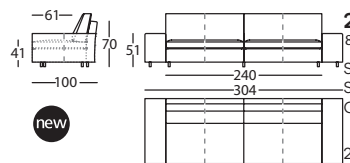

215.11.Z7H.1

SOFÁ 304 ALTO 81 BRAZO ANCHO
SOFA 304 HEIGHT 81 WIDE ARM
CANAPE 304 HAUT 81 BRAS LARGE

2,33 m³ / 1 Pack. / 86,0 kg