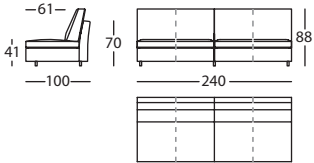

1,34 m<sup>3</sup> / 1 Pack. / 48,0 kg

AIR by Rafa García, 2004

**215.121.Z1H**

AIR MOD 240 ALTO 81  
AIR MODULE 240 HEIGHT 81  
AIR MODULE 240 HAUT 81

2,16 m<sup>3</sup> / 1 Pack. / 65,0 kg

**215.121.Z1J**