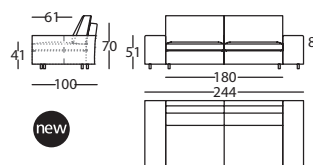

1,19 m<sup>3</sup> / 1 Pack. / 47,0 kg

**215.11.UH.1**

SOFÁ 184 ALTO 81 BRAZO ANCHO  
SOFA 184 HEIGHT 81 WIDE ARM  
CANAPE 184 HAUT 81 BRAS LARGE

1,42 m<sup>3</sup> / 1 Pack. / 54,0 kg

**215.11.UJ.1**

SOFÁ 184 ALTO 88 BRAZO ANCHO  
SOFA 184 HEIGHT 88 WIDE ARM  
CANAPE 184 HAUT 88 BRAS LARGE

1,42 m<sup>3</sup> / 1 Pack. / 55,0 kg

**215.11.YH.1**

SOFÁ 224 ALTO 81 BRAZO ANCHO  
SOFA 224 HEIGHT 81 WIDE ARM  
CANAPE 224 HAUT 81 BRAS LARGE

1,72 m<sup>3</sup> / 1 Pack. / 63,0 kg

**215.11.YJ.1**

SOFÁ 224 ALTO 88 BRAZO ANCHO  
SOFA 224 HEIGHT 88 WIDE ARM  
CANAPE 224 HAUT 88 BRAS LARGE

1,72 m<sup>3</sup> / 1 Pack. / 65,0 kg

**215.11.ZIH.1**

SOFÁ 244 ALTO 81 BRAZO ANCHO  
SOFA 244 HEIGHT 81 WIDE ARM  
CANAPE 244 HAUT 81 BRAS LARGE

1,88 m<sup>3</sup> / 1 Pack. / 67,0 kg

**215.11.ZIJ.1**

SOFÁ 244 ALTO 88 BRAZO ANCHO  
SOFA 244 HEIGHT 88 WIDE ARM  
CANAPE 244 HAUT 88 BRAS LARGE