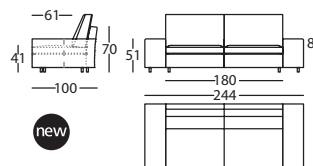

1,19 m<sup>3</sup> / 1 Pack. / 47,0 kg

**215.11.UH.1**

SOFÁ 184 ALTO 81 BRAZO ANCHO  
SOFA 184 HEIGHT 81 WIDE ARM  
CANAPE 184 HAUT 81 BRAS LARGE

1,42 m<sup>3</sup> / 1 Pack. / 54,0 kg

**215.11.UJ.1**

SOFÁ 184 ALTO 88 BRAZO ANCHO  
SOFA 184 HEIGHT 88 WIDE ARM  
CANAPE 184 HAUT 88 BRAS LARGE

1,42 m<sup>3</sup> / 1 Pack. / 55,0 kg

**215.11.YH.1**

SOFÁ 224 ALTO 81 BRAZO ANCHO  
SOFA 224 HEIGHT 81 WIDE ARM  
CANAPE 224 HAUT 81 BRAS LARGE

1,72 m<sup>3</sup> / 1 Pack. / 63,0 kg

**215.11.YJ.1**

SOFÁ 224 ALTO 88 BRAZO ANCHO  
SOFA 224 HEIGHT 88 WIDE ARM  
CANAPE 224 HAUT 88 BRAS LARGE

1,72 m<sup>3</sup> / 1 Pack. / 65,0 kg

**215.11.ZIH.1**

SOFÁ 244 ALTO 81 BRAZO ANCHO  
SOFA 244 HEIGHT 81 WIDE ARM  
CANAPE 244 HAUT 81 BRAS LARGE

1,88 m<sup>3</sup> / 1 Pack. / 67,0 kg

**215.11.ZIJ.1**

SOFÁ 244 ALTO 88 BRAZO ANCHO  
SOFA 244 HEIGHT 88 WIDE ARM  
CANAPE 244 HAUT 88 BRAS LARGE