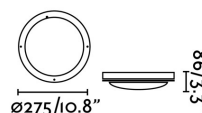

### Specifications

<b>Bulb:</b>	1 x E27 60W
<b>Bulb included:</b>	No
<b>Transformer:</b>	
<b>Transformer included:</b>	No
<b>Voltage:</b>	100-240V
<b>IP:</b>	54
<b>Class:</b>	I
<b>Material:</b>	aluminium with an opal polycarbonate diffuser
<b>Designer:</b>	
<b>Recommended bulb:</b>	17463
<b>Description of recommended Bulb:</b>	BULB STANDARD MATT LED E27 7W 2700K 800Lm
<b>Length:</b>	275 mm
<b>Net Width:</b>	86 mm
<b>Height:</b>	86 mm
<b>Diameter:</b>	275 Ø
<b>Net Weight:</b>	1.24 kg
<b>Volume:</b>	0.00698 m3