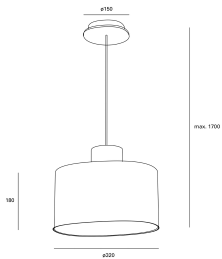

Lampa

--

DE-0007-MAD

Pendant IP20 Lampa E27 40W Imitation wood

TECHNICAL FEATURES

Power (W) : Max. power 40W

Total power consumption of light (W) : 40W

Structure material : Wood

Structure finish : Imitation wood

Diffuser material : Textile, Acrylic

Diffuser finish : Beige, Opal white

Max. size of light bulb : 180/NA mm

Recommended light bulb : E27

Voltage / frequency : 100-240V/50-60Hz

Warranty : 5 Years

LUMINOTECHNIC FEATURES

Lampholder: 1 x E27

VENTILATION FEATURES

Power used: 40W

Service value measurement standard: EN 60879:2019

LOGISTICS

Net weight (kg): 1.33

Packaged weight (kg): 2.14