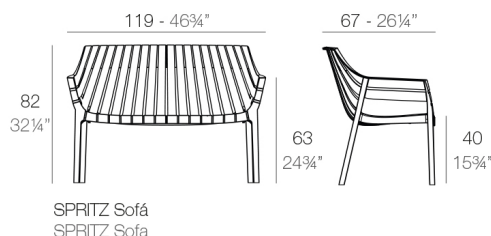

FINISHES

BASIC PP

Ref. 56025

Available in various colors

- MOSTAZA
- WHITE
- BLACK
- BRONZE
- ECRU

FABRIC

NAUTIC

Ref. 56025CO

Soft leather like fabric suitable for indoor and outdoor use. Standard option for upholstery. Soft leather like fabric suitable for indoor and outdoor