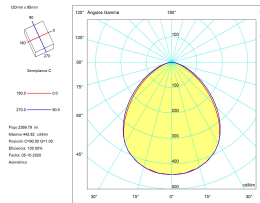

## LUMINOTECHNIC FEATURES

Light source: LED

CRI: 80

MacAdam steps: 3

Photobiological risk: RG0