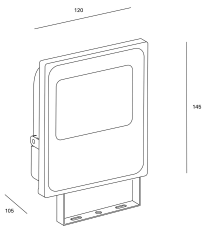

## TECHNICAL FEATURES

IP66 IK04    45° up 90°down

Power (W) : 30W

Total power consumption of light (W) : 31.1W

Real lumens : 2370

Real lm/W : 76

Correlated Colour Temperature (CCT) : LED neutral-white 4000K