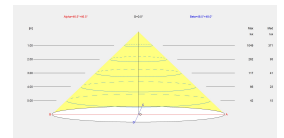

VENTILATION FEATURES

Power used: 31.1W

Service value measurement standard: EN 60879:2019

LOGISTICS

Net weight (kg): 0.47

Packaged weight (kg): 0.54

Packaging: 127mm x 35mm x 157mm