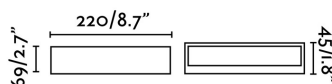

Specifications

Bulb:	SMD LED 16W 3000K 100LM
Bulb included:	Yes
Transformer:	Driver
Transformer included:	Yes
Voltage:	220-240V
IP:	65
Class:	I
Material:	Aluminium with a template and transparent glass diffuser
Designer:	
Length:	220 mm
Net Width:	45 mm
Height:	69 mm
Net Weight:	0.90 kg
Volume:	0.00092 m3