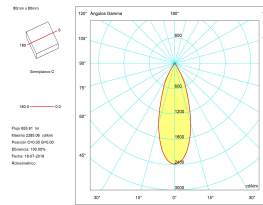

### LUMINOTECHNIC FEATURES

Light source: LED CREE

CRI: 80

MacAdam steps: 2

Photobiological risk: RG1

UGR

UGR crosswise: 21.2

UGR lengthwise: 21.2

UGR	
S=0.250	
Ceiling / cavity	0.7
Walls	0.5
Working Plane	0.2
Room dimensions	X=4H, Y=8H
UGR crosswise	21.2
UGR lengthwise	21.2