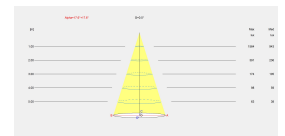

LUMINOTECHNIC FEATURES

Light source: LED CREE

CRI: 80

MacAdam steps: 2

Photobiological risk: RG1

UGR

UGR crosswise: 21.2

UGR lengthwise: 21.2

UGR	
S=0.250	
Ceiling / cavity	0.7
Walls	0.5
Working Plane	0.2
Room dimensions	X=4H, Y=8H
UGR crosswise	21.2
UGR lengthwise	21.2