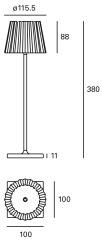

Night

DE-0474-BLA

Table lamp IP54 Night LED 1.3W 3000K Blanco 165lm

TECHNICAL FEATURES

IP54 IK10

Power (W) : 1.3W

Total power consumption of light (W) : 6.5W

Real lumens : 165

Real lm/W : 25

Correlated Colour Temperature (CCT) : LED warm-white 3000K

Dimming protocol : ON-OFF

Lens / reflector angle : HORIZONTAL 106°

UGR : <=22

Structure material : Aluminium

Structure finish : Blanco