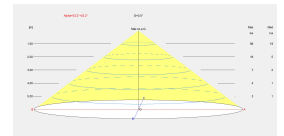

Light source: LED LUMILEDS

CRI: 80

MacAdam steps: 3

Photobiological risk: RG0

UGR

UGR crosswise: 20.5

UGR lengthwise: 20.5

VENTILATION FEATURES