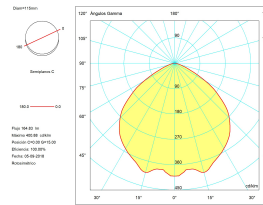

Light source: LED LUMILEDS

CRI: 80

MacAdam steps: 3

Photobiological risk: RG0

UGR

UGR crosswise: 20.5

UGR lengthwise: 20.5

VENTILATION FEATURES