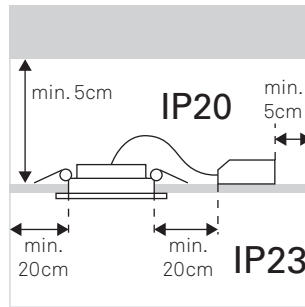

Easy
TC-0494 TC-0495

FOR
LIGHT

LightForLife

 2.4 GHz 5GHz	<p>1</p> ON smartapp.tuya.com/lightforlifesmart	<p>2</p> smartapp.tuya.com/lightforlifesmart	 APP	
<p>3</p> ON	<p>4</p> OFF - ON X3	<p>5</p>		

leds-c4.com/sites/default/files/media/files/manual-lightforlife-en.pdf