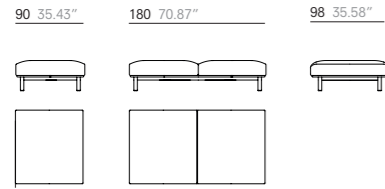

OTTOMANS. POUFS. OTTOMANS.