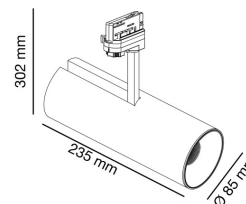

## FUGA MEDIUM Black projector LED 12W 2700K 24°

Ref. 011200102

FUGA MEDIUM version is a family of tubular format projectors. They can be adjusted in their 350° vertical axis and in their 90° horizontal axis. All the components are housed inside the projector case, obtaining a clean design. The projectors distribute light to where it is needed, since they can be directed. With a 2700K color temperature, this black projector enables the creation of warm, comfortable environments. The 24° version is ideal as accent lighting in display cases, shop windows, restaurants and hotels.

### Specifications

<b>Bulb:</b>	LED 12W 2700K 24°
<b>Bulb included:</b>	Yes
<b>Transformer:</b>	Driver
<b>Transformer included:</b>	No
<b>Voltage:</b>	100-240V
<b>Operating Frequency:</b>	50/60Hz
<b>Material:</b>	Die cast aluminium, aluminium reflector and template glass diffuser
<b>Length:</b>	85 mm
<b>Height:</b>	235 mm
<b>Net Weight:</b>	1.61 kg