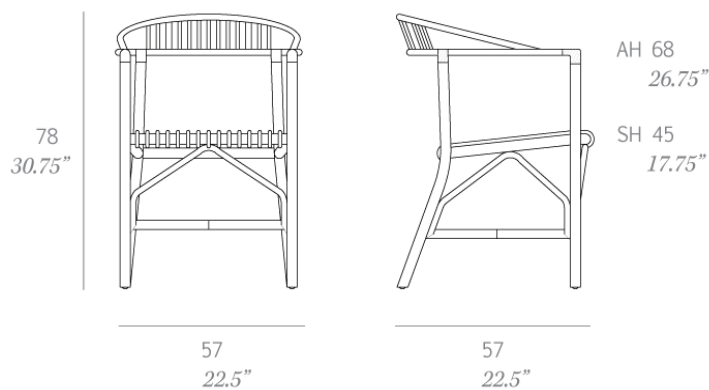

70s REEDITED

Studio expormim

Sillón “Altet” / armchair

T111

IN

Sillón de comedor con estructura en:
Rattan natural pelado y tintado de 30 mm de calibre.
Asiento y respaldo fabricados en rattan natural pela-
do y tintado de 8 mm de calibre.
Tacos protectores en plástico.

Dining chair featuring a structure made of natural,
peeled and tinted rattan, 30 mm/1.18" thick.
The seat and backrest are made of natural, peeled
and tinted rattan, 8 mm/0.31" thick.
Plastic caps.

Medidas / Dimensions	57 x 57 x 78 cm 22.5" x 22.5" x 30.75"
Peso / Weight	3,25 kg / 7.2 lb
Volumen / Volume	0,25 m ³ / 8.83 ft ³