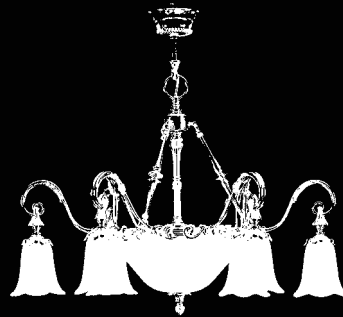

Novecento

Bronze
Engraved Glass