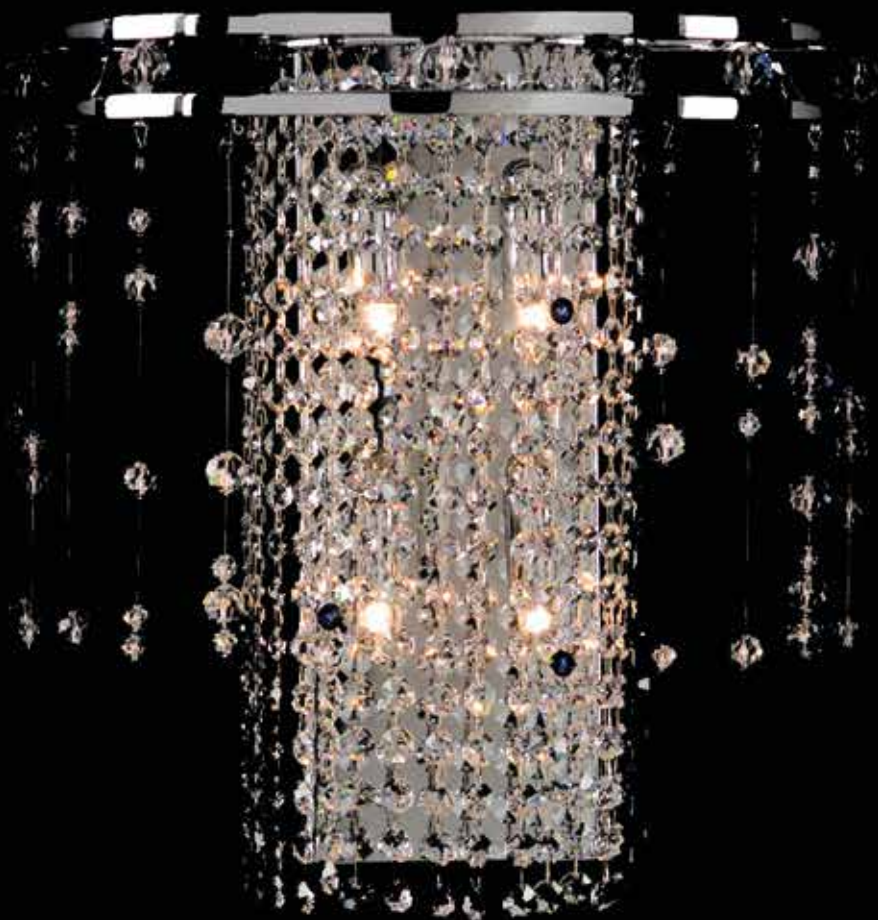

# Diamond

**Bronze  
Lead Glass Beads**

# Mila

**Bronze  
Optic Crystal Beads  
Swarovski Elements Pearls**

Ref. / 2609 | Ø 35 cm H 87 cm | 6 G9 -40W | Finished n° 13

Ref. / 2607 | Ø 50 cm H 75 cm | 6 G9 -40W | Finished n° 13

Ref. / **2608** | Ø 50 cm H 50 cm | 6 G9 -40 W | Finished n° 13

Ref. / 2606 | Ø 50 cm H 50 cm | 6 G9 -40W | Finished n° 13

Ref. / 2610 | L 35 cm H 35 cm P 17 cm | 4 G9 -40W | Finished n° 13

Ref. / 2614 | L35 cm H 42 cm P 18 cm | 2E14 -60W | Finished n° 10

Ref. / 2564 | Ø 70 cm H 105 cm | 10 E14 -60W | Finished n° 10