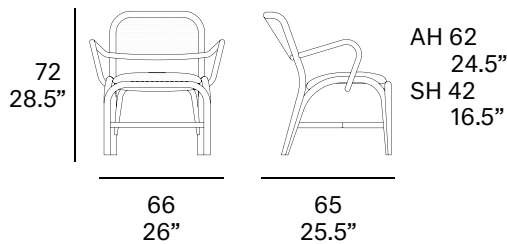

### Shipment details

Qty	1 armchair (1 box)
Volume	0,35 m3 / 12.36 ft3
Gross weight	13 kg / 24 lb
Net weight	9 kg / 15 lb
Item dimensions (width x depth x height)	66 x 65 x 72 cm 26" x 25.5" x 28.5"
COM	1,00 m / 1.09 yd
	(1, 40 - 1,50 m / 54"-59")