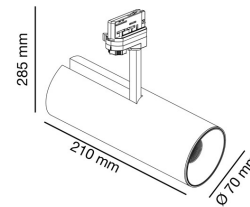

FUGA SMALL White projector LED 12W 3000K 24°

Ref. 011100901

FUGA is a family of tubular format projectors. They can be adjusted in their 350° vertical axis and in their 90° horizontal axis. All the components are housed inside the projector case, obtaining a clean design. The projectors distribute light to where it is most needed, since they can be directed in order to emphasise elements or uniformly distribute light. With a 3000K color temperature, this projector enables the creation of warm, comfortable environments. The 24° version is ideal as accent lighting in display cases, shop windows, restaurants and hotels.

Specifications

Bulb:	LED 12W 3000K 24°
Bulb included:	Yes
Transformer:	Driver
Transformer included:	No
Voltage:	100-240V
Operating Frequency:	50/60Hz
Material:	Die cast aluminium, aluminium reflector and template glass diffuser
Length:	70 mm
Height:	210 mm
Net Weight:	1.23 kg