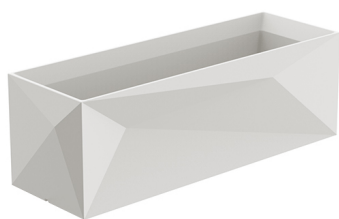

FAZ JARDINIERE 40x120x40cm

By Ramon Esteve

Ramón Esteve, architect of harmony, serenity, timelessness and universality has created mineral and emphatic shapes that make FAZ a design that contextualizes with homes and installations. An ambience, encircling as a result of the blissful combination of the material and lighting, so that the sole sensation would be its fusion. Their VONDOM spirit is experienced exclusively in the quality of the material that permits an exterior using even in the most exacting environments. The modularity of FAZ permits the consumers to adapt the furniture and flowerpots to their style and needs without losing the harmony of this furniture set. It's upholstery is available in excellent quality nautical canvas or polyester fabric. The result is a product that transmits essence, that contains the complexity and the density of a work finalized to the extreme degree, the purpose of which is to create desirable places to live. ca vivir.

View online: <https://www.vondom.com/products/54176A>

Features

Description

Pot made of polyethylene resin by rotational moulding. 100% Recyclable. Item suitable for indoor and outdoor use. Available in different finishes.