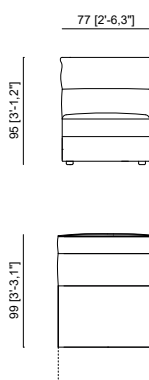

# Maui

Butaca relax\_ Ref. 109211  
Butaca fija\_ Ref. 109210

Sofá 2 plazas fijo\_ Ref. 109220  
Sofá 2 plazas relax\_ Ref. 109222+109223

Sofá 3 plazas fijo\_ Ref. 109230  
Sofá 3 plazas relax\_ Ref. 109232+109233

Sofá 4 plazas fijo\_ Ref. 109244+109245  
Sofá 4 plazas relax\_ Ref. 109242+109243

Mod. 62 relax SB\_ Ref. 109227  
Mod. 62 fijo SB\_ Ref. 109226

Mod. 77 relax SB\_ Ref. 109236  
Mod. 77 fijo SB\_ Ref. 109237