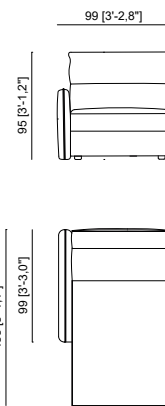

Mod. 62 BD Relax_Ref. 109222
Mod. 62 BI Relax_Ref. 109223
Mod. 62 BD Fijo_Ref. 109224
Mod. 62 BI Fijo_Ref. 109225

Mod. 77 BD Relax_Ref. 109232
Mod. 77 BI Relax_Ref. 109233
Mod. 77 BD Fijo_Ref. 109234
Mod. 77 BI Fijo_Ref. 109235

Mod. 87 BD Relax_Ref. 109242
Mod. 87 BI Relax_Ref. 109243
Mod. 87 BD Fijo_Ref. 109244
Mod. 87 BI Fijo_Ref. 109245