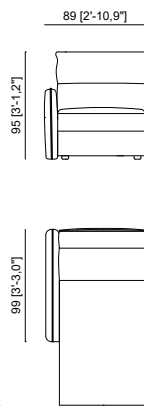

Mod. 62 BD Relax_Ref. 109222
Mod. 62 BI Relax_Ref. 109223
Mod. 62 BD Fijo_Ref. 109224
Mod. 62 BI Fijo_Ref. 109225

Mod. 77 BD Relax_Ref. 109232
Mod. 77 BI Relax_Ref. 109233
Mod. 77 BD Fijo_Ref. 109234
Mod. 77 BI Fijo_Ref. 109235

Mod. 87 BD Relax_Ref. 109242
Mod. 87 BI Relax_Ref. 109243
Mod. 87 BD Fijo_Ref. 109244
Mod. 87 BI Fijo_Ref. 109245