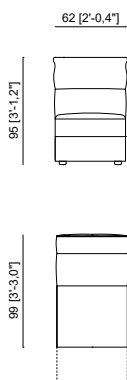

# Maui

Butaca relax\_ Ref. 109211  
Butaca fija\_ Ref. 109210

Sofá 2 plazas fijo\_ Ref. 109220  
Sofá 2 plazas relax\_ Ref. 109222+109223

Sofá 3 plazas fijo\_ Ref. 109230  
Sofá 3 plazas relax\_ Ref. 109232+109233

Sofá 4 plazas fijo\_ Ref. 109244+109245  
Sofá 4 plazas relax\_ Ref. 109242+109243

Mod. 62 relax SB\_ Ref. 109227  
Mod. 62 fijo SB\_ Ref. 109226

Mod. 77 relax SB\_ Ref. 109236  
Mod. 77 fijo SB\_ Ref. 109237