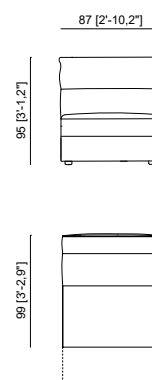

# Maui

Butaca relax\_ Ref. 109211  
Butaca fija\_ Ref. 109210

Sofá 2 plazas fijo\_ Ref. 109220  
Sofá 2 plazas relax\_ Ref. 109222+109223

Sofá 3 plazas fijo\_ Ref. 109230  
Sofá 3 plazas relax\_ Ref. 109232+109233

Sofá 4 plazas fijo\_ Ref. 109244+109245  
Sofá 4 plazas relax\_ Ref. 109242+109243

Mod. 62 relax SB\_ Ref. 109227  
Mod. 62 fijo SB\_ Ref. 109226

Mod. 77 relax SB\_ Ref. 109236  
Mod. 77 fijo SB\_ Ref. 109237