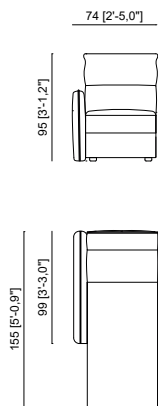

Mod. 62 BD Relax_Ref. 109222
Mod. 62 BI Relax_Ref. 109223
Mod. 62 BD Fijo_Ref. 109224
Mod. 62 BI Fijo_Ref. 109225

Mod. 77 BD Relax_Ref. 109232
Mod. 77 BI Relax_Ref. 109233
Mod. 77 BD Fijo_Ref. 109234
Mod. 77 BI Fijo_Ref. 109235

Mod. 87 BD Relax_Ref. 109242
Mod. 87 BI Relax_Ref. 109243
Mod. 87 BD Fijo_Ref. 109244
Mod. 87 BI Fijo_Ref. 109245