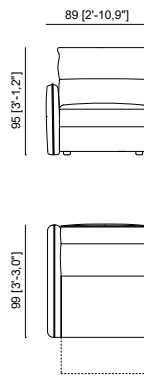

Mod. 62 BD Relax_Ref. 109222
Mod. 62 BI Relax_Ref. 109223
Mod. 62 BD Fijo_Ref. 109224
Mod. 62 BI Fijo_Ref. 109225

Mod. 77 BD Relax_Ref. 109232
Mod. 77 BI Relax_Ref. 109233
Mod. 77 BD Fijo_Ref. 109234
Mod. 77 BI Fijo_Ref. 109235

Mod. 87 BD Relax_Ref. 109242
Mod. 87 BI Relax_Ref. 109243
Mod. 87 BD Fijo_Ref. 109244
Mod. 87 BI Fijo_Ref. 109245

Mod. Chlo 62 BI_Ref. 109229
Mod. Chlo 62 BD_Ref. 109228

Mod. Chlo 77 BI_Ref. 109239
Mod. Chlo 77 BD_Ref. 109238

Mod. Chlo 87 BI_Ref. 109249
Mod. Chlo 87 BD_Ref. 109248