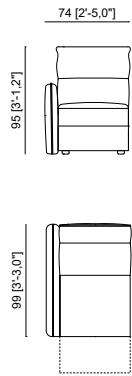

# Maui

Butaca relax\_ Ref. 109211  
Butaca fija\_ Ref. 109210

Sofá 2 plazas fijo\_ Ref. 109220  
Sofá 2 plazas relax\_ Ref. 109222+109223

Sofá 3 plazas fijo\_ Ref. 109230  
Sofá 3 plazas relax\_ Ref. 109232+109233

Sofá 4 plazas fijo\_ Ref. 109244+109245  
Sofá 4 plazas relax\_ Ref. 109242+109243

Mod. 62 relax SB\_ Ref. 109227  
Mod. 62 fijo SB\_ Ref. 109226

Mod. 77 relax SB\_ Ref. 109236  
Mod. 77 fijo SB\_ Ref. 109237

Mod. 87 relax SB\_ Ref. 109247  
Mod. 87 fijo SB\_ Ref. 109246

**Mod. 62 BD Relax**\_Ref. 109222  
**Mod. 62 BI Relax**\_Ref. 109223  
**Mod. 62 BD Fijo**\_Ref. 109224  
**Mod. 62 BI Fijo**\_Ref. 109225