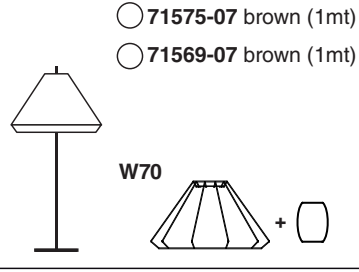

Options

TECHNICAL FEATURES

1 X E27 MAX 15W LED no incl.

Together
we take care
of the planet

Together we take care of the planet.

This is why we reduce paper consumption. Please refer to the safety, maintenance and warranty instructions at www.faro.es. If you cannot access it, call us at +34 937 723 965 or write to export@faro.es.