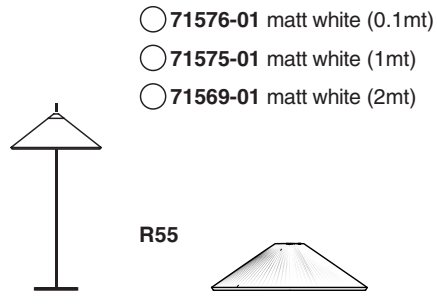

Options

TECHNICAL FEATURES

1 X E27 MAX 15W LED no incl.

Together
we take care
of the planet

Together we take care of the planet.

This is why we reduce paper consumption. Please refer to the safety, maintenance and warranty instructions at www.faro.es. If you cannot access it, call us at +34 937 723 965 or write to export@faro.es.