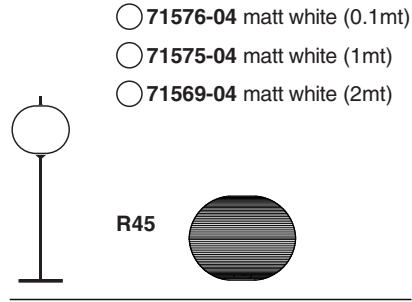

Options

TECHNICAL FEATURES

1 X E27 MAX 15W LED no incl.

Together
we take care
of the planet

Together we take care of the planet.

This is why we reduce paper consumption. Please refer to the safety, maintenance and warranty instructions at www.faro.es. If you cannot access it, call us at +34 937 723 965 or write to export@faro.es.