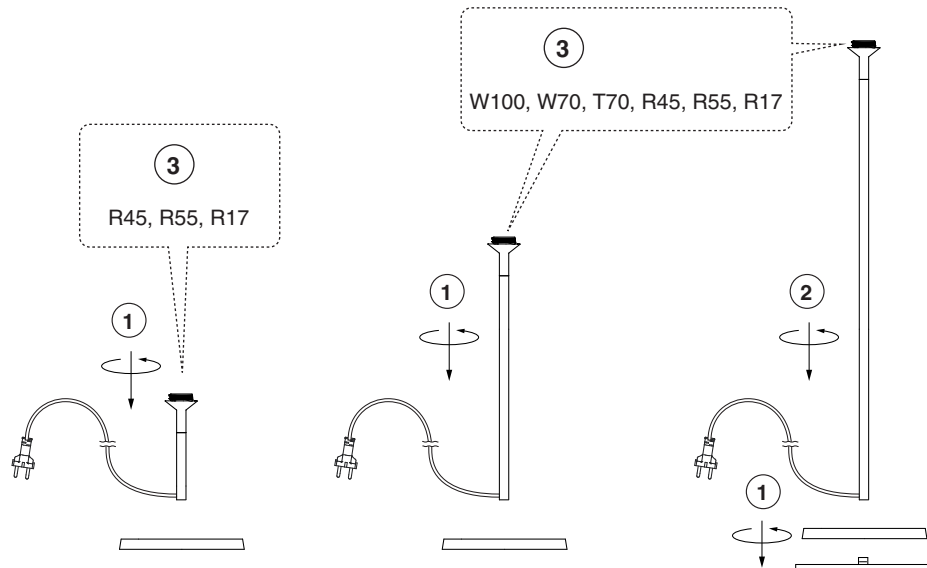

Options

TECHNICAL FEATURES

1 X E27 MAX 15W LED no incl.

Together
we take care
of the planet

Together we take care of the planet.

This is why we reduce paper consumption. Please refer to the safety, maintenance and warranty instructions at www.faro.es. If you cannot access it, call us at +34 937 723 965 or write to export@faro.es.