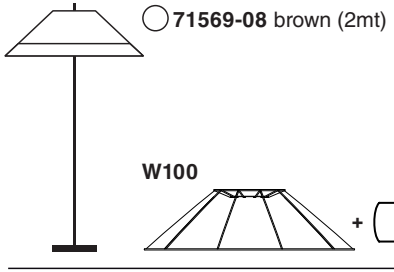

Options

TECHNICAL FEATURES

1 X E27 MAX 15W LED no incl.

Together
we take care
of the planet

Together we take care of the planet.

This is why we reduce paper consumption. Please refer to the safety, maintenance and warranty instructions at www.faro.es. If you cannot access it, call us at +34 937 723 965 or write to export@faro.es.