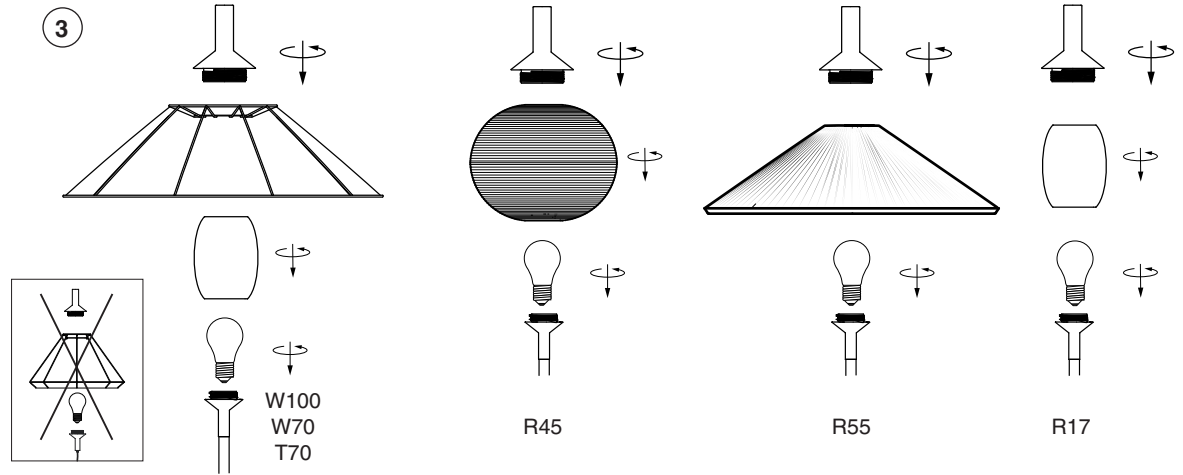

Options

TECHNICAL FEATURES

1 X E27 MAX 15W LED no incl.

Together
we take care
of the planet

Together we take care of the planet.

This is why we reduce paper consumption. Please refer to the safety, maintenance and warranty instructions at www.faro.es. If you cannot access it, call us at +34 937 723 965 or write to export@faro.es.