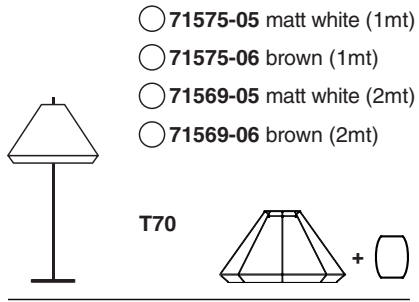

Options

TECHNICAL FEATURES

1 X E27 MAX 15W LED no incl.

Together
we take care
of the planet

Together we take care of the planet.

This is why we reduce paper consumption. Please refer to the safety, maintenance and warranty instructions at www.faro.es. If you cannot access it, call us at +34 937 723 965 or write to export@faro.es.