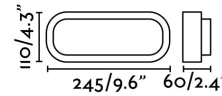

FRED XL LED White wall lamp

Ref. 70668

FRED XL is an white outdoor wall lamp with a rounded shaped with opal glass diffuser. A classic in terraces lighting in XL version!

Specifications

Bulb:	SMD LED 11W 3000K 600LM
Bulb included:	Yes
Transformer:	
Transformer included:	Yes
Voltage:	100-240V
IP:	65
Class:	II
Material:	ABS and opal glass diffuser
Designer:	
Length:	250 mm
Net Width:	110 mm
Height:	55 mm
Net Weight:	0.46 kg
Volume:	0.00225 m3