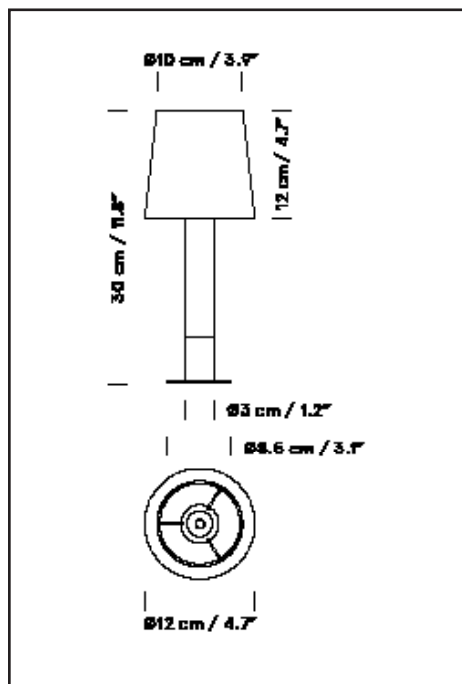

REGULATIONS

CE

⊠

IP 20

UNE-EN 60598

UNE-EN 55015

UNE-EN 60529

Non-class 2

Dry location only

UL-153

E-352592

MAINTENANCE

Clean with a smooth cloth. It is advised not to use any ammonia, solvent or abrasive products.

OTHERS

The lamp is delivered in different packages.

The assembly instructions are delivered with the product.

MODEL