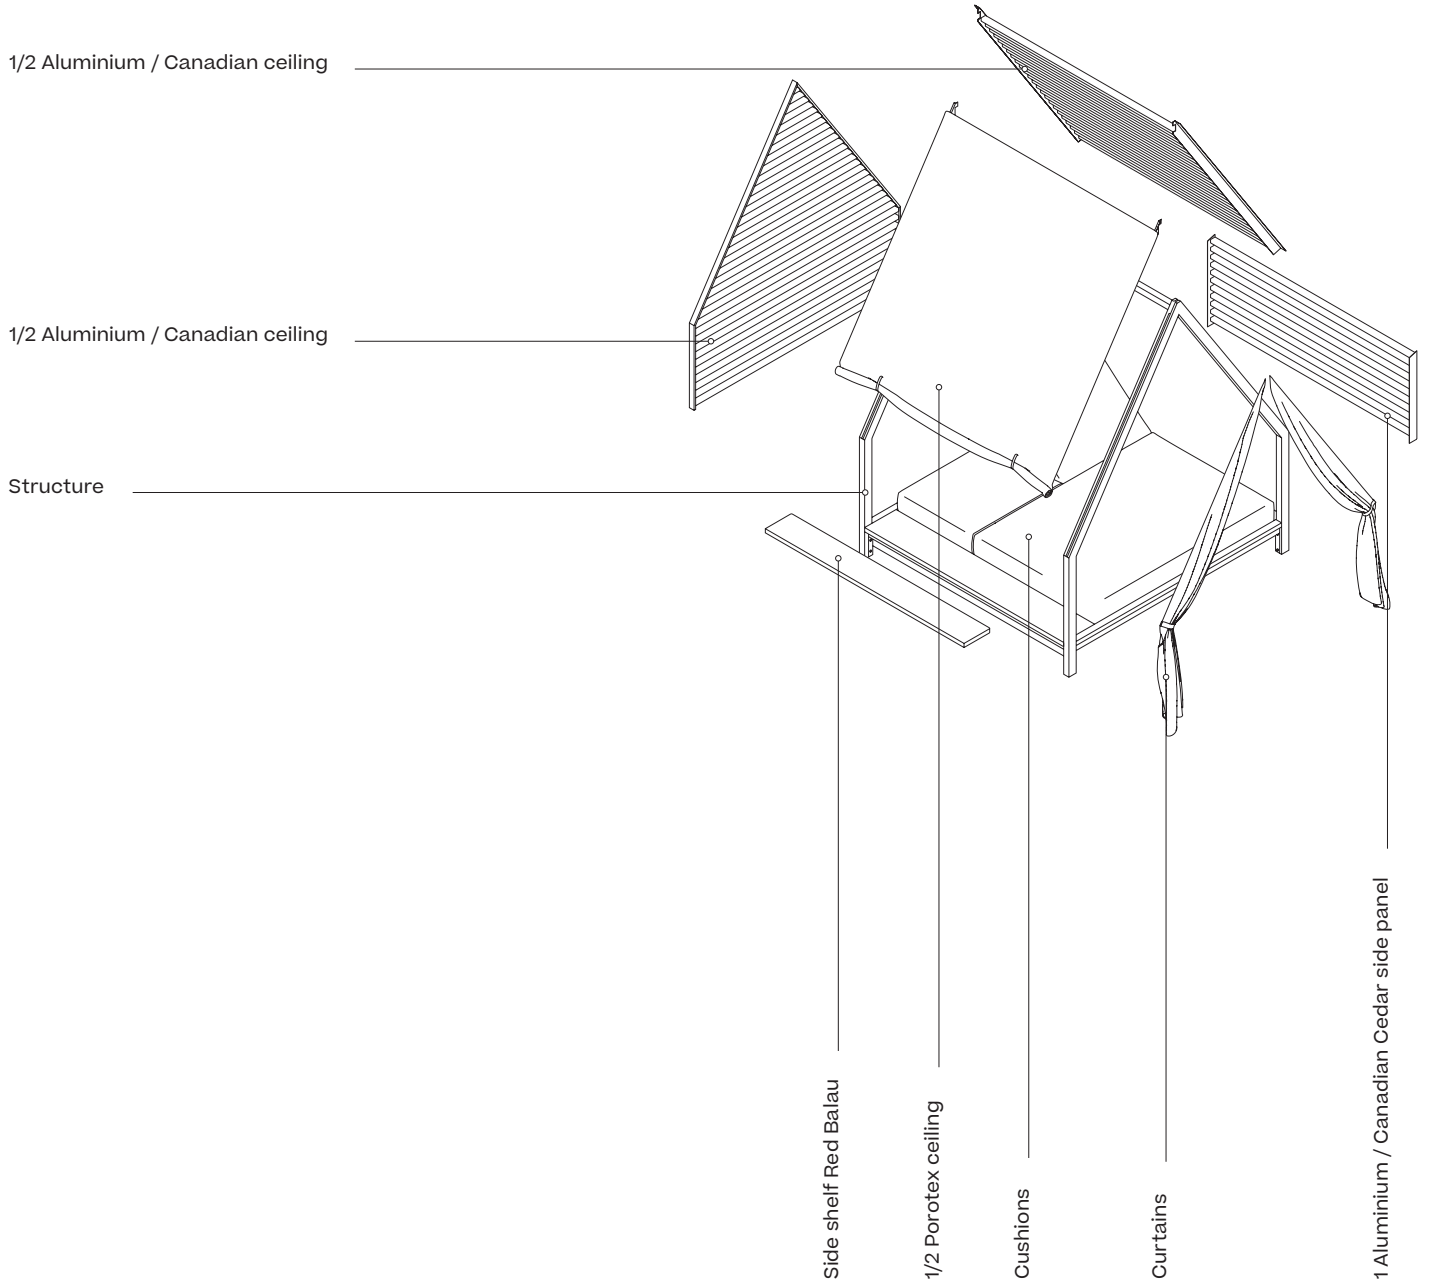

Scale
1/45

Isometric view

Cottage

Designer
Patricia Urquiola

Collection
Pavilions

Finishes

Frame / Ceilings / Side Panels

Terrain Paints