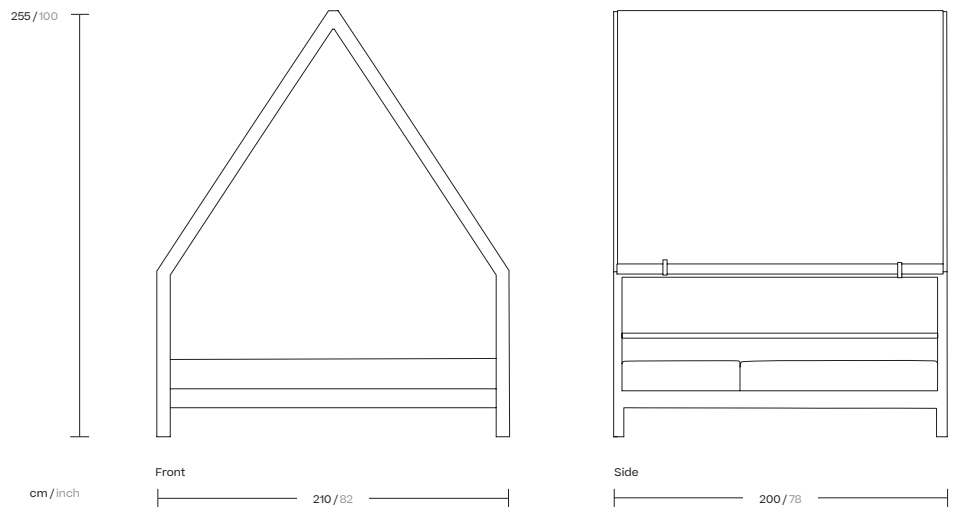

Scale
1/45

Isometric view

Cottage

Designer
Patricia Urquiola

Collection
Pavilions

Finishes

Frame / Ceilings / Side Panels

Terrain Paints