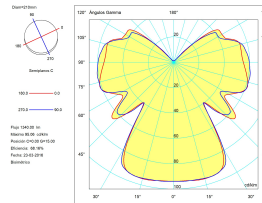

VENTILATION FEATURES

Power used: 100W

Service value measurement standard: EN 60879:2019

LOGISTICS

Net weight (kg): 1.71

Packaged weight (kg): 2.35

Packaging: 310mm x 230mm x 430mm