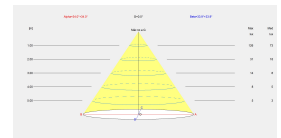

VENTILATION FEATURES

Power used: 100W

Service value measurement standard: EN 60879:2019

LOGISTICS

Net weight (kg): 1.71

Packaged weight (kg): 2.35

Packaging: 310mm x 230mm x 430mm