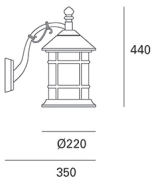

### TECHNICAL FEATURES

IP23 IK02

Power (W) : Max. power 100W

Total power consumption of light (W) : 100W

Real lumens : 1340

Real lm/W : 13

Lens / reflector angle : FLOOD 68°

UGR : <=19

Structure material : Aluminium

Structure finish : Rusty brown

Diffuser material : Glass

Diffuser finish : Rustic

Max. size of light bulb : 180/NA mm

Recommended light bulb : E27

Voltage / frequency : 100-240V/50-60Hz