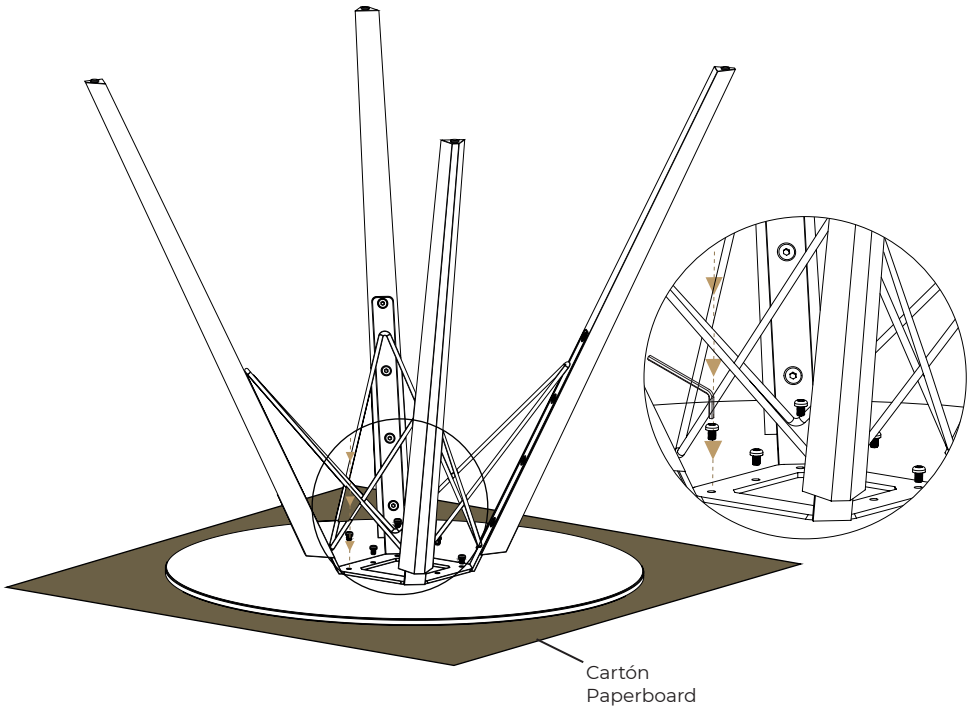

MONTAJE

Colección FAZ WOOD / FAZ WOOD COLLECTION instrucciones para montaje / instructions to assembly

x1

x1

x6

x1

Cartón
Paperboard

FAZ WOOD Mesa Comedor
FAZ WOOD Dining Table

Ref. : 54309
60x60x74 cm.

Ref. : 54310
60x60x74 cm.

Ref. : 54311
70x70x74 cm.

Ref. : 54312
70x70x74 cm.

Ref. : 54313
80x80x74 cm.

Ref. : 54314
80x80x74 cm.