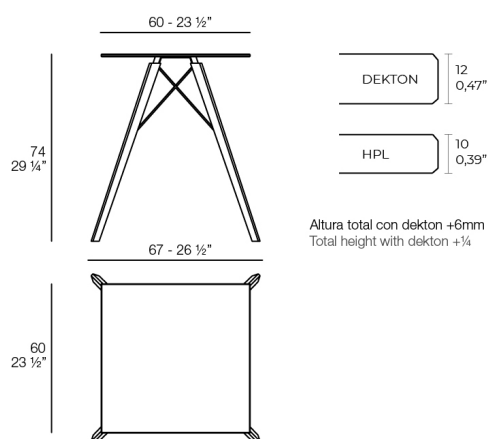

# FAZ WOOD DINING TABLE 60x60x74

By Ramon Esteve

With a warmer, more cheerful, and original design, Vondom adds wood finishes to the legs of the classics Faz chair and bar stool. As well as the bases of the table in its three types. A reinterpretation that reinforces the inspiration of the collection based on minerals and their role in nature. The result is pieces imbued with a spirit of casual luxury, without departing from the ergonomic and elegant architectural forms of the rest of the collection.

### Description

10.05 Kg

FAZ WOOD Mesa Comedor 60 x 60  
FAZ WOOD Dining table 23 1/2" x 23 1/2"