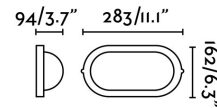

DERBY-G White wall lamp

Ref. 72002

Classic wall lamp made from aluminium with a translucent glass diffuser.

Specifications

Bulb:	1 x E27 100W
Bulb included:	No
Voltage:	100-240V
Operating Frequency:	50/60Hz
IP:	44
Class:	I
Material:	Aluminium and translucent glass diffuser
Recommended bulb:	17463
Description of recommended Bulb:	A60 MATE LED E27 7W 2700K 640Lm
Length:	283 mm
Net Width:	94 mm
Height:	162 mm
Net Weight:	1.50 kg
Volume:	0.00723 m3