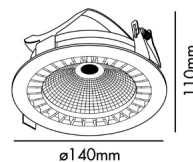

MINI-OPTIC is minimalist recessed downlight that can be moved on its horizontal axis. It allows an atmosphere perfect for retail and communal spaces to be created. Elegant, minimalist series, where the objects lit up take on a leading role. A Colour Rendering Index of 95 provides a realistic rendering of the colour. The higher the value, the better the human eye perceives the real colour of the objects it lights. With a heat temperature of 3000K, this downlight allows warm, comfortable atmospheres to be created. The 20° version is ideal for use as accent lighting in shop windows, shopfronts, restaurants or hotels, and also in exhibition rooms or museums.

General characteristics

Type	III
IP	23
Horizontal orientation	↶ 20
Power	24W
Cutting size	ø135mm

Material

Body/Structure	Aluminium
----------------	-----------

Finish

Body/Structure	Black
----------------	-------