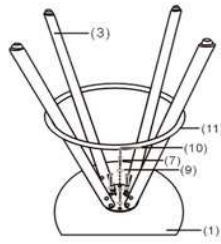

STAG

product code	C769U01
product description	STAG Barstool wood plastic black pu black Barstool en polypropylene with seat upholstered in synthetic leather. Wooden legs with brushed steel ring.

product sizes					
height x width x depth (cm)	97	x	38,5	x	40
product weight (Kg)	5				
seat height (cm)	75				
seat depth (cm)	34				
armrest height (cm)					

technical drawings

product features	
use (domestic/office)	Domestic
appliance (inner/outer)	Inner
stackable (yes/no)	No
adjustable height (yes/no)	No
foldable (yes/no)	No
swivel (yes/no)	No
max. load (Kg)	120

assembly instructions

4

C769

C769

5

packaging

units per lot	2
cbm (m3) / gross weight (Kg)	0,033 / 5,7
n° of boxes	2

box 1	1
description	STAG Barstool wood plastic black pu black
description box	SEATS & FITTINGS
height x width x depth (cm)	41 x 48 x 28
cbm (m3) / gross weight (Kg) / net weight (Kg)	0,0275 / 3,85 / 3,4

box 2	2
description	STAG Barstool wood plastic black pu black
description box	LEGS
height x width x depth (cm)	17 x 73 x 9
cbm (m3) / gross weight (Kg) / net weight (Kg)	0,0055 / 1,85 / 1,6