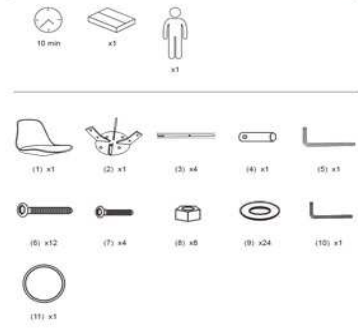

STAG

product code	C769U01
product description	STAG Barstool wood plastic black pu black Barstool en polypropylene with seat upholstered in synthetic leather. Wooden legs with brushed steel ring.

product sizes					
height x width x depth (cm)	97	x	38,5	x	40
product weight (Kg)	5				
seat height (cm)	75				
seat depth (cm)	34				
armrest height (cm)					

technical drawings

product features	
use (domestic/office)	Domestic
appliance (inner/outer)	Inner
stackable (yes/no)	No
adjustable height (yes/no)	No
foldable (yes/no)	No
swivel (yes/no)	No
max. load (Kg)	120

assembly instructions

4

C769

C769

5

packaging

units per lot	2
cbm (m3) / gross weight (Kg)	0,033 / 5,7
n° of boxes	2

box 1	1
description	STAG Barstool wood plastic black pu black
description box	SEATS & FITTINGS
height x width x depth (cm)	41 x 48 x 28
cbm (m3) / gross weight (Kg) / net weight (Kg)	0,0275 / 3,85 / 3,4

box 2	2
description	STAG Barstool wood plastic black pu black
description box	LEGS
height x width x depth (cm)	17 x 73 x 9
cbm (m3) / gross weight (Kg) / net weight (Kg)	0,0055 / 1,85 / 1,6