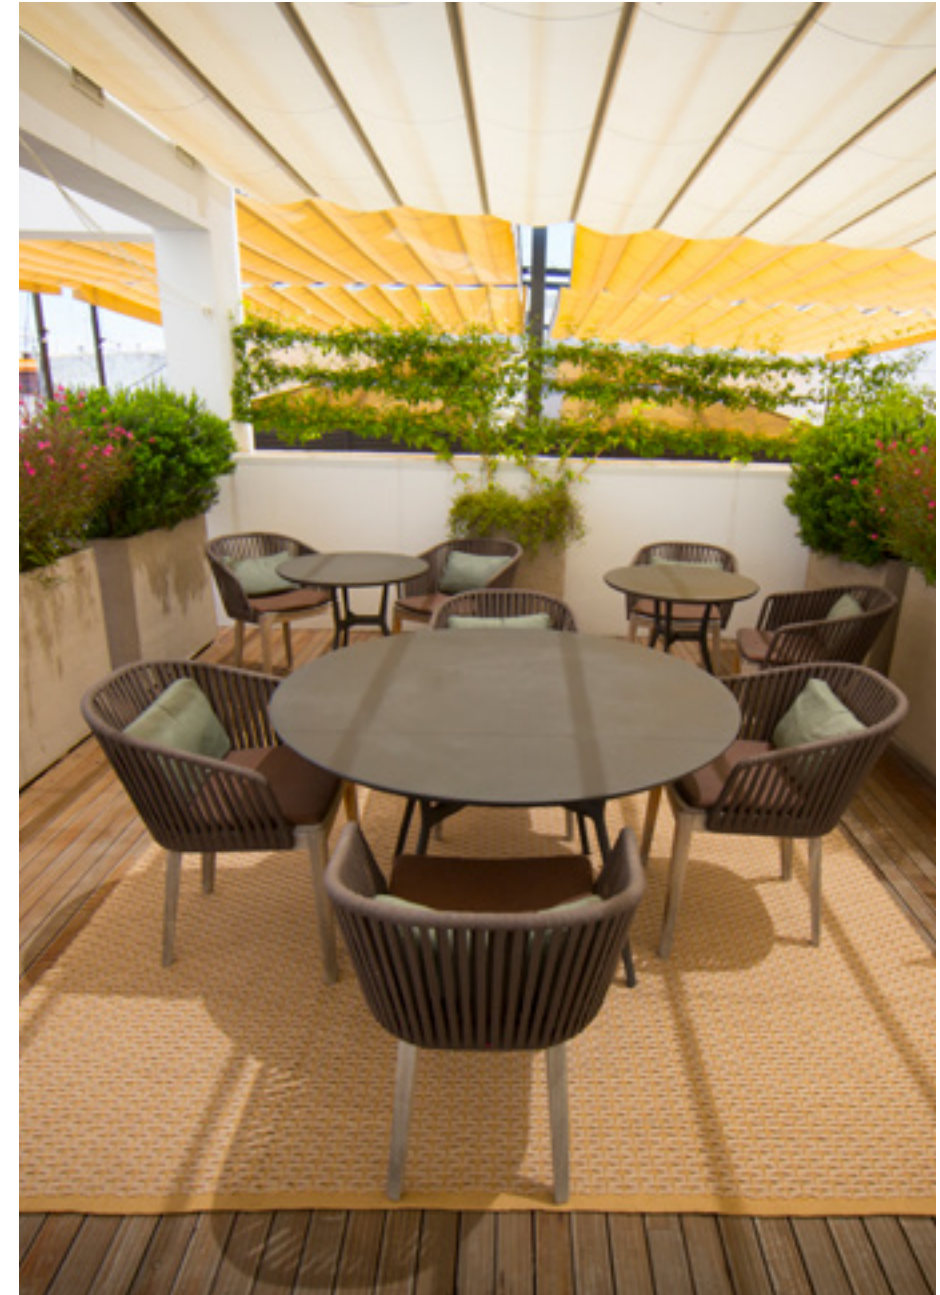

Design by MyNOW