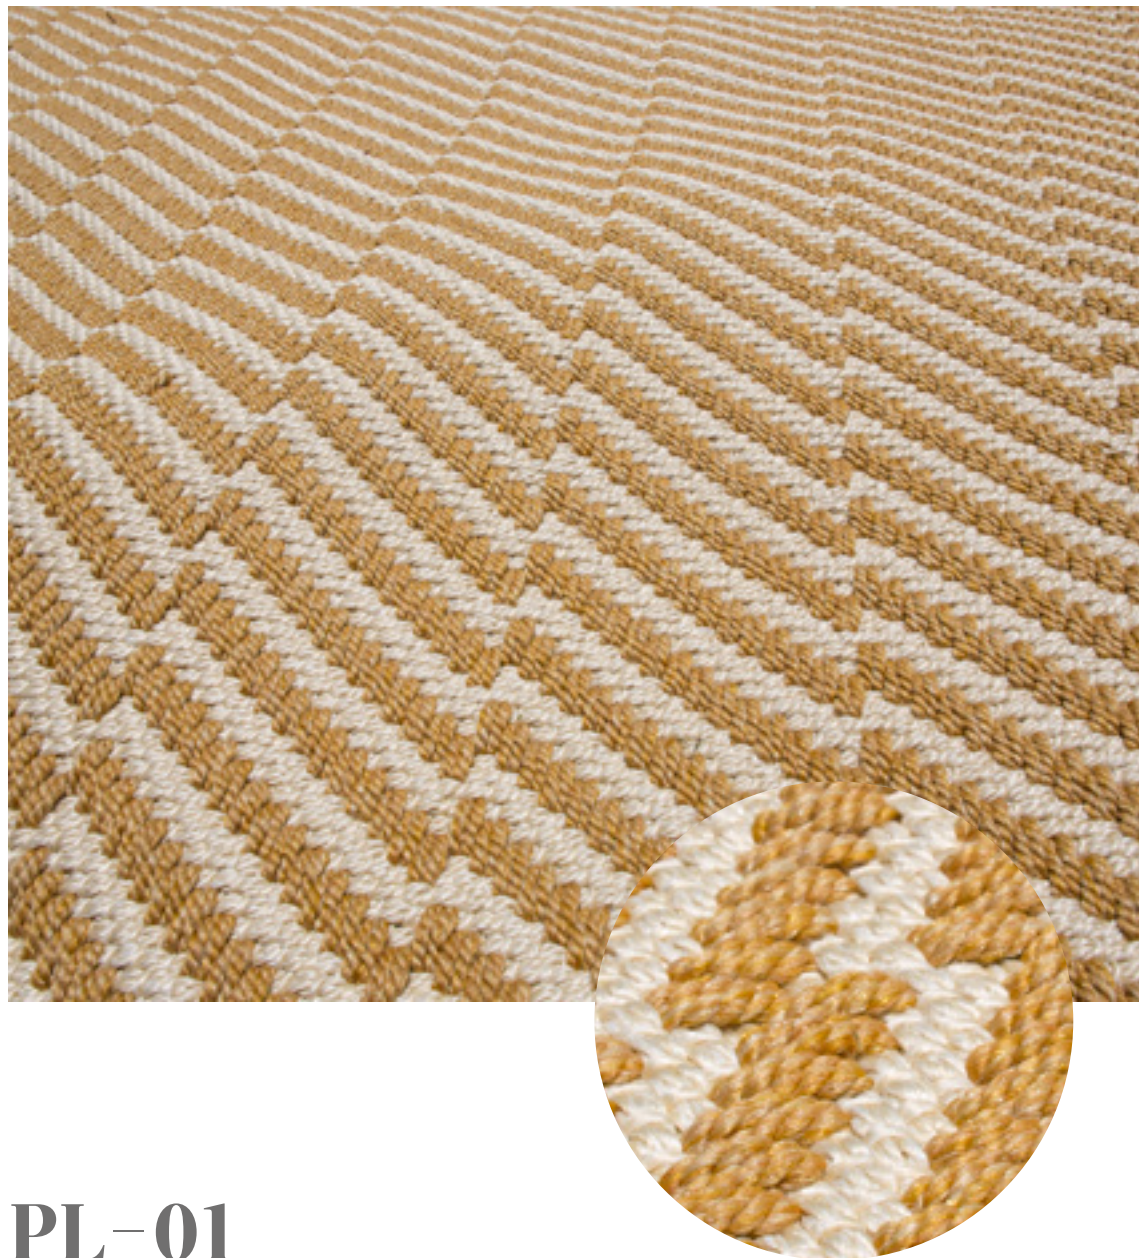

PL-01

EN | ES | FR

Polypropylene | Polipropileno | Polypropilene

Design | Diseño | Design: PL-01

Height | Altura | Hauteur: 0,41 in | 10,55 mm

Weight | Peso | Poids: 9,18 oz/ft² | 2.800 gr/m²

Colours | Colores | Couleurs: 35 & 20

Sizes | Dimensiones | Measures: USA: 6'x9' | 8'x10' | 9'x12'

Sizes | Dimensiones | Measures: EU: 200x300 cm | 250x300 cm | 275x365 cm