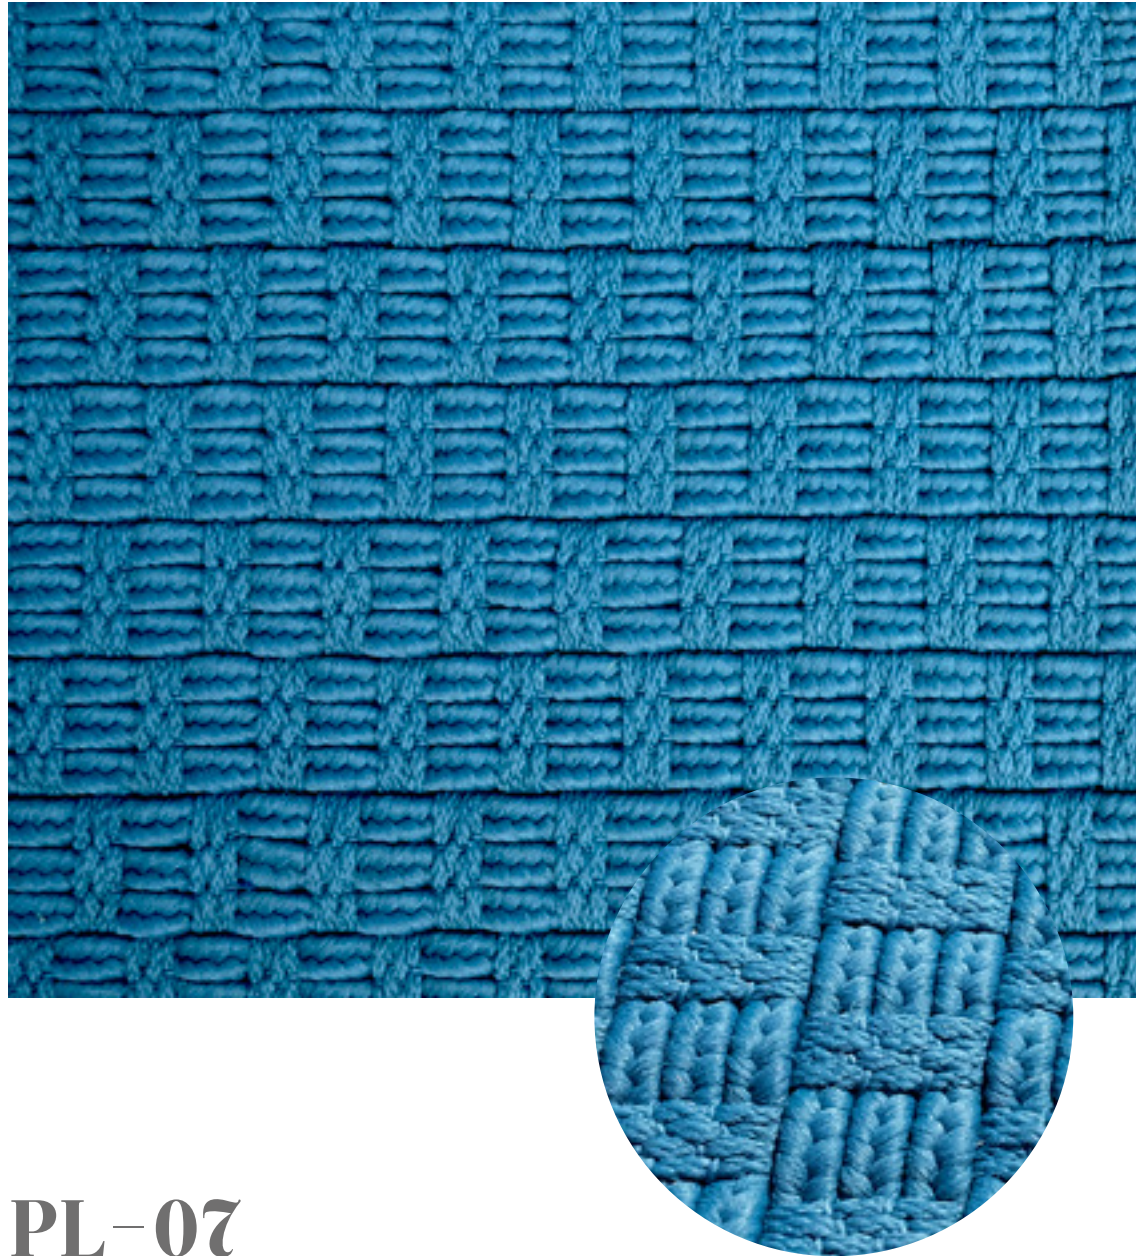

PL-07

EN | ES | FR

Polypropylene | Polipropileno | Polypropylene

Design | Diseño | Design: PL-07

Height | Altura | Hauteur: 0,47 in | 12 mm

Weight | Peso | Poids: 11,80 oz/ft² | 3.600 gr/m²

Colours | Colores | Couleurs: 41

Sizes | Dimensiones | Measures: USA: 6'x9' | 8'x10' | 9'x12'

Sizes | Dimensiones | Measures: EU: 200x300 cm | 250x300 cm | 275x365 cm