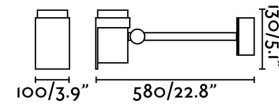

Specifications

Bulb:	LED 15W 3000K 36°
Bulb included:	Yes
Transformer:	Driver
Transformer included:	Yes
Voltage:	220-240V
IP:	65
Class:	I
Material:	Aluminium and opal glass diffuser
Designer:	
Length:	580 mm
Net Width:	100 mm
Height:	130 mm
Net Weight:	1.30 kg
Volume:	0.01017 m3