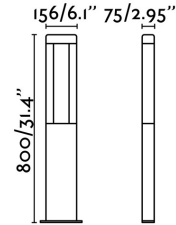

NANDA LED Dark grey beacon lamp h80cm

Ref. 71217

NANDA is an LED outdoor lamp made of aluminium and polycarbonate, the light source is LED 12,5W warm light, included. This beacon lamp has a height of 80cm and is perfect for the lighting of walkways in gardens.

Specifications

Bulb:	LED 12,5W 3000K 500Lm
Bulb included:	Yes
Transformer:	Driver
Transformer included:	Yes
Voltage:	100-240V
IP:	54
Class:	I
Material:	Aluminium and polycarbonate difusser
Designer:	
Length:	150 mm
Net Width:	75 mm
Height:	800 mm
Net Weight:	2.70 kg
Volume:	0.01419 m3