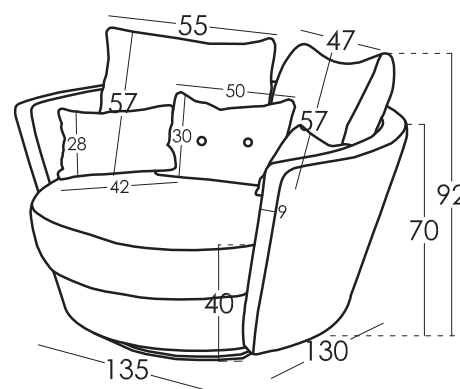

Scheme

Packaging

Shrink wrapping plastic packaging with protective corner brackets