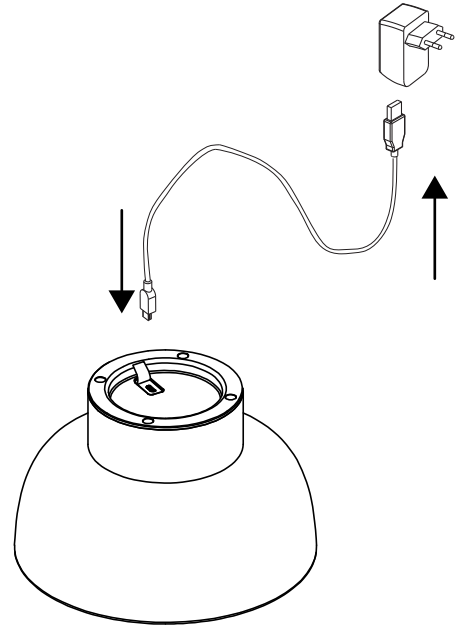

1

2

3

2.3 Cuando la batería esté cargada completamente, el indicador de luz de carga verde (B) se encenderá y se apagará el indicador de luz rojo (A).

2.3 When the battery will be totally charged, the green light of the charging indicator (B) will light up, and the red light (A) will switch off.

- 1st touch - 25% light output
- 2nd touch - 50% light output
- 3rd touch - 100% light output
- 4th touch - Switch off