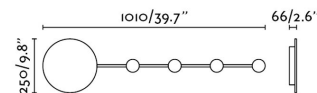

## Specifications

<b>Bulb:</b>	LED 6W 3000K 500 Lm
<b>Bulb included:</b>	Yes
<b>Transformer:</b>	Driver
<b>Transformer included:</b>	Yes
<b>Voltage:</b>	100-240V
<b>Operating Frequency:</b>	50/60Hz
<b>IP:</b>	20
<b>Class:</b>	I
<b>Material:</b>	Metal and opal PMMA difusser
<b>Designer:</b>	GOULAFIGUERA
<b>Length:</b>	1010 mm
<b>Net Width:</b>	250 mm
<b>Height:</b>	66 mm
<b>Net Weight:</b>	2.80 kg
<b>Volume:</b>	0.02660 m3