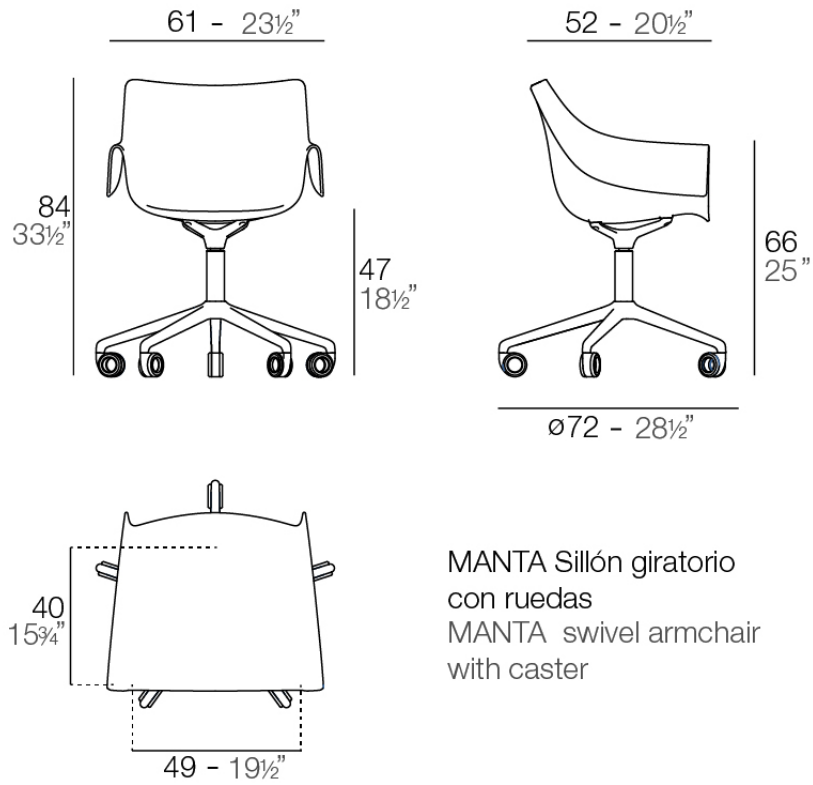

Products / Chairs / Manta Swivel Caster Armchair

Manta swivel caster armchair

by Eugeni Quitllet

New outdoor and indoor chair collection. The versatile Manta chair adapts perfectly to any space, whether in a home, office, or public setting. This is all possible thanks to an interchangeable design made up of seats and bases to create countless combinations.

Info

Description

MANTA Sillón giratorio
con ruedas
MANTA swivel armchair
with caster

Finishes

finishes

BASIC PP
Ref. 65054

melon

white