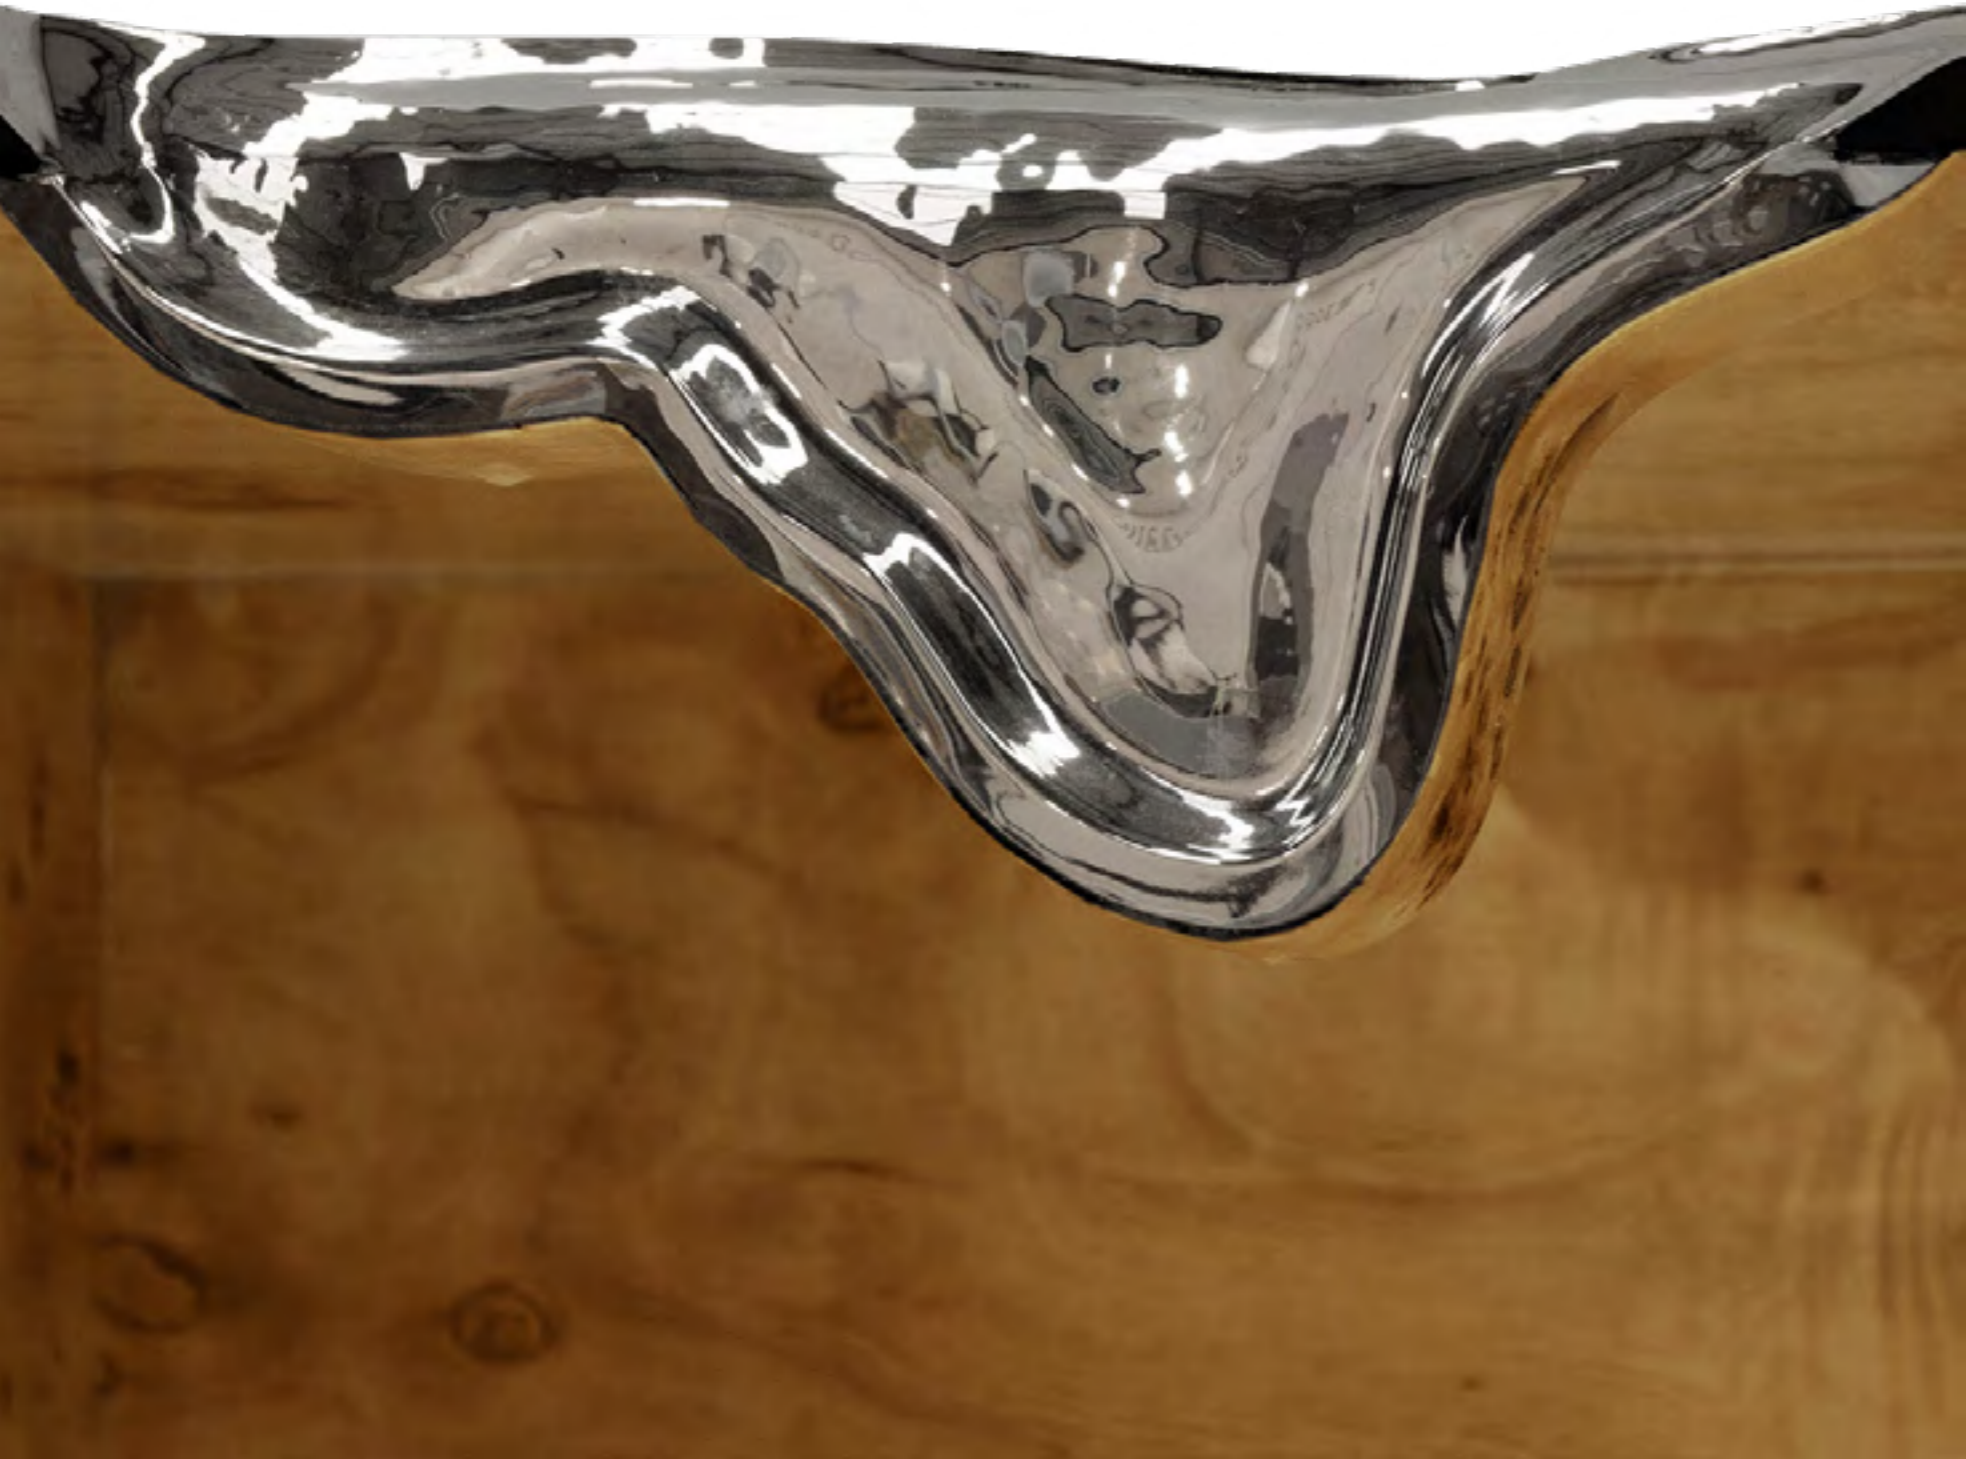

## REINVENTING CLASSIC PIECES

Time honoured masterpiece, the faceted Diamond sideboard is born as a subtle precious brown jewel with cutting-edge lines to challenge the boundaries of form. This contemporary storage sideboard is conceived from wood and covered by gold leaf finished with a translucent shade of brown with gradient effect. It features two highly sculpted drawers and three doors, leading to a remarkable gold leaf interior and one shelf. The strong geometric design is coupled with three brass plated feet with casted brass details.

DIAMOND CHOCOLATE XL SIDEBOARD - W 275cm | 108.3" D 60cm | 23.6" H 83cm | 32.7" HERA SUSPENSION LAMP - W 230cm | 90.6" D 62cm | 24.4" H 115cm | 45.3"  
LAPIAZ MIRROR - Ø 150cm | 59" D 18cm | 7"

### LAPIAZ sideboard

W 220cm | 86.6" D 50cm | 19.7" H 82cm | 32.3"

Polished stainless steel, wood, casted brass details, poplar root veneer.

LAPIAZ SIDEBOARD - W 220cm | 86.6" D 50cm | 19.7" H 82cm | 32.3" GLANCE MIRROR - Ø 140cm | 55.1" D 4cm | 1.6" SOLEIL SCONCE WALL LAMP - W 13cm | 5.1" D 8.5cm | 3.3" H 40cm | 15.7"