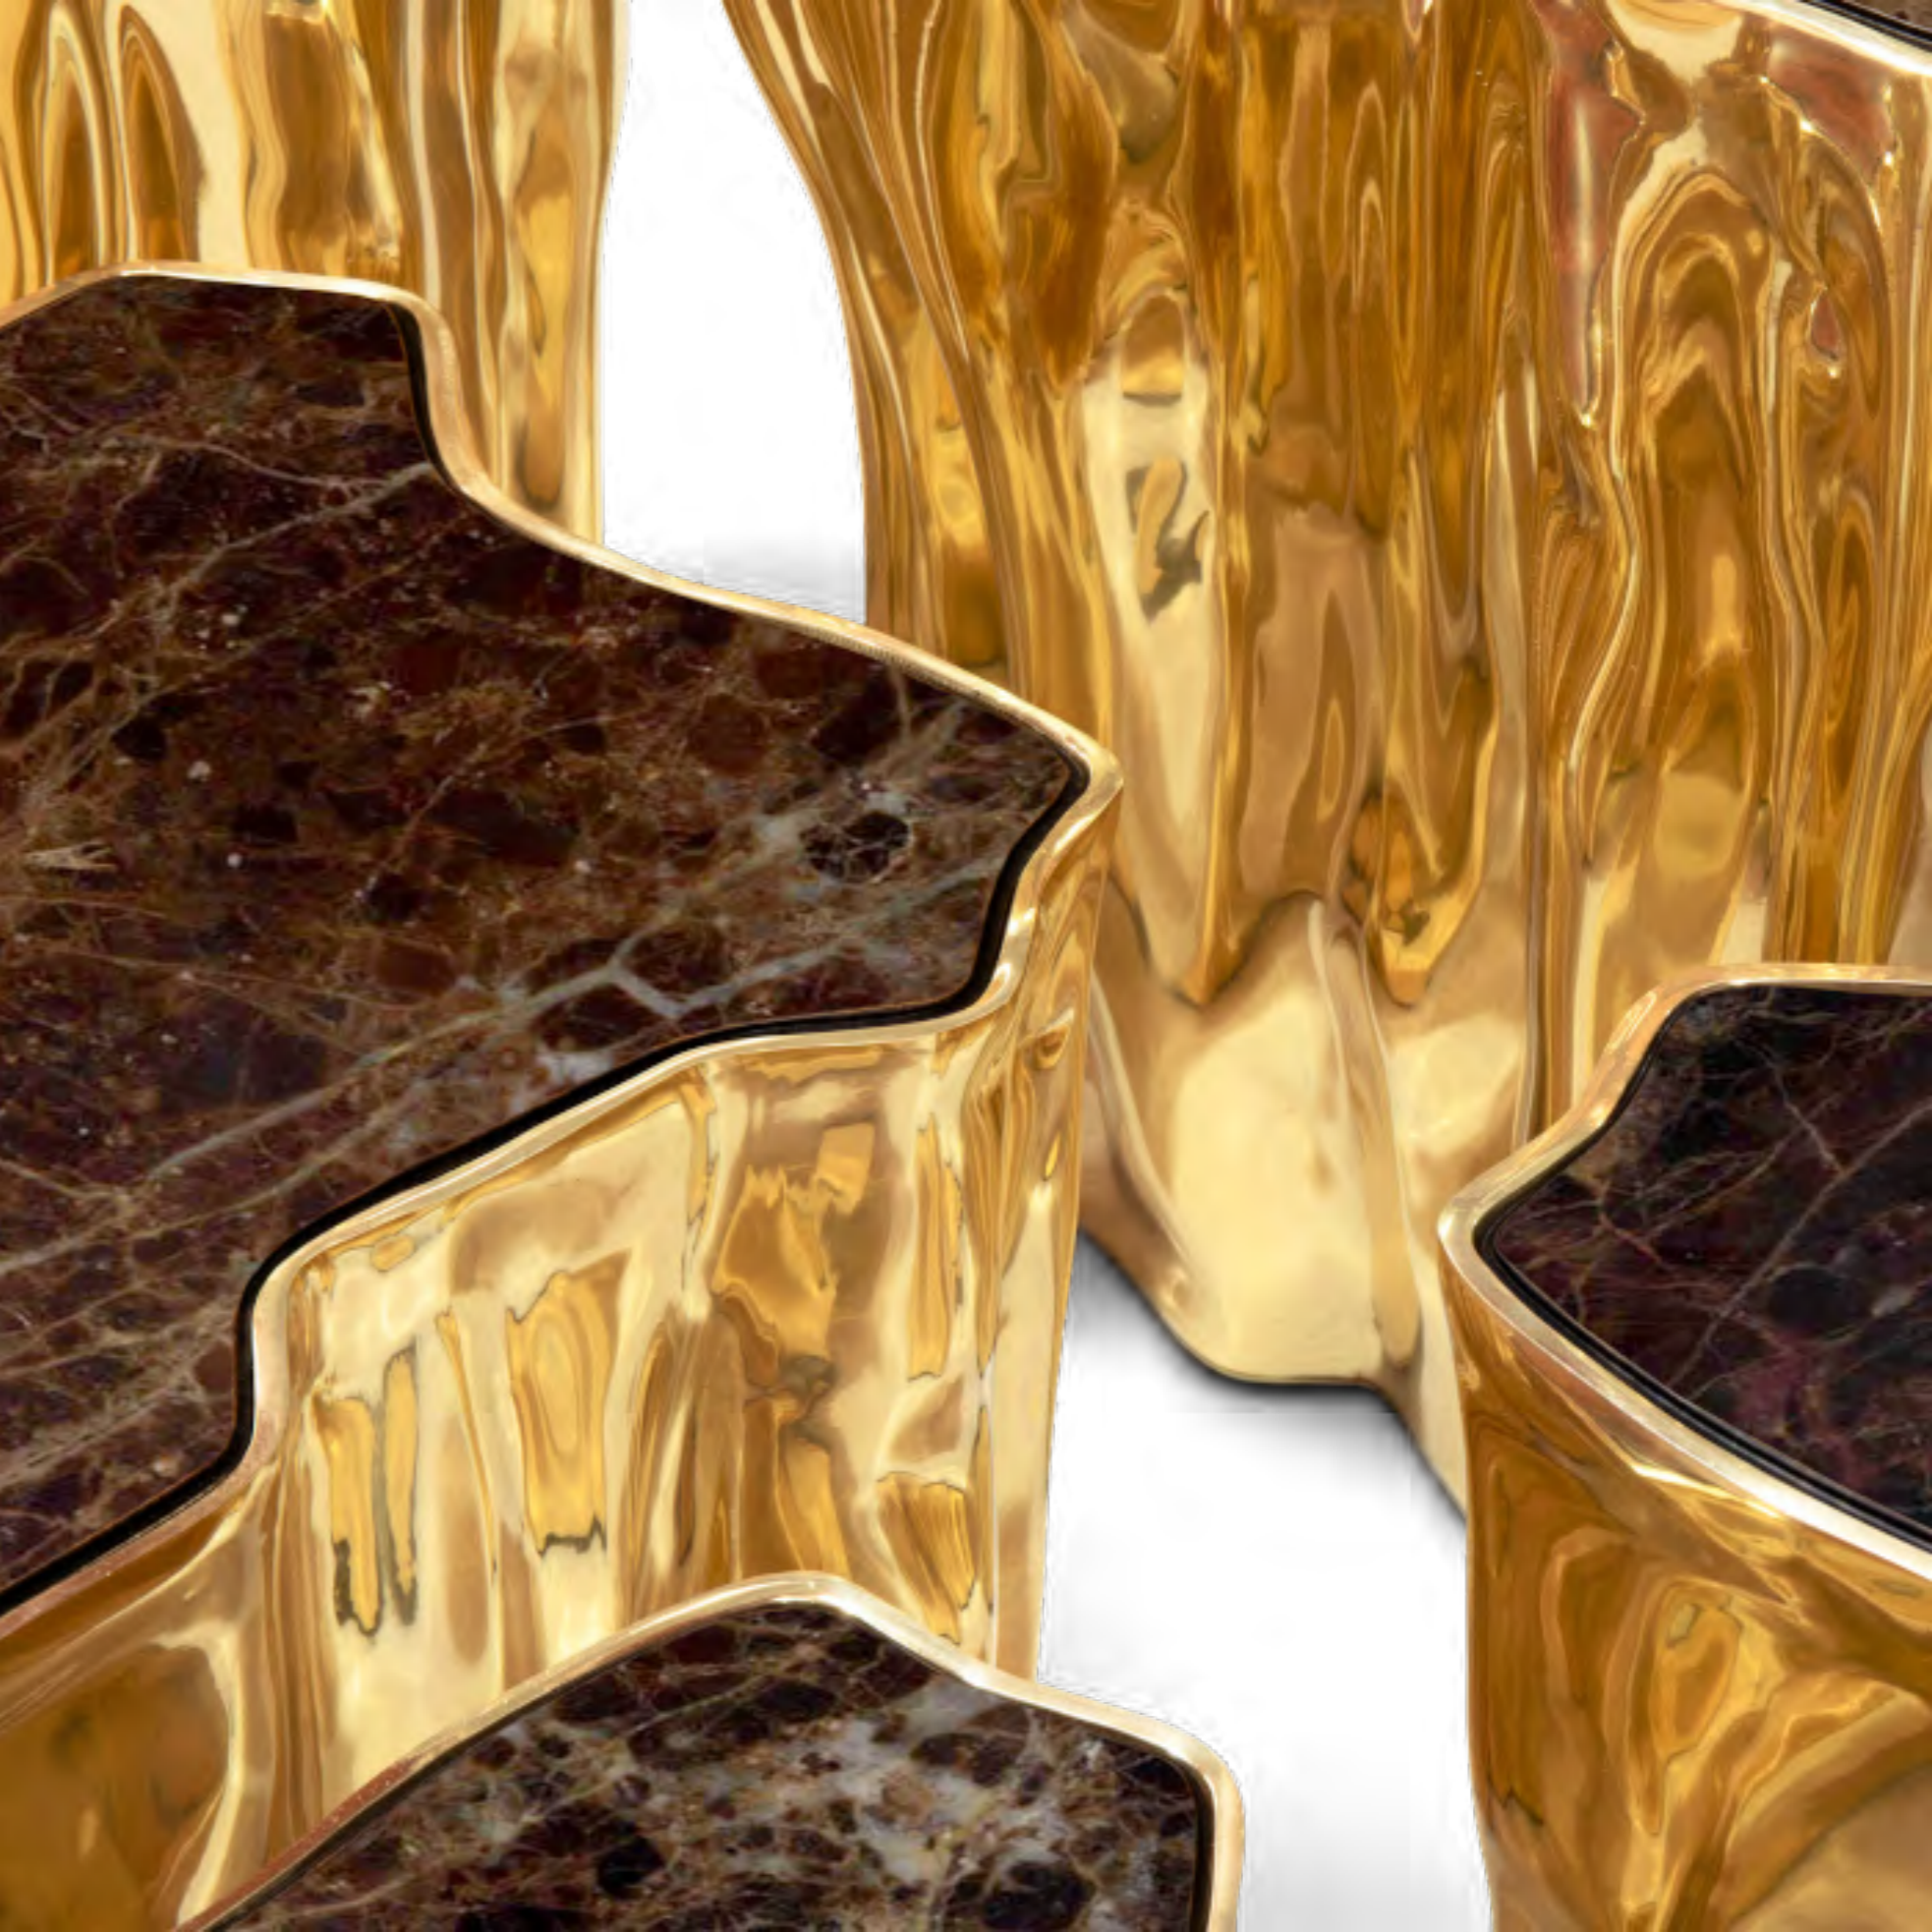

EDEN SERIES BROWN center tables

SET OF 7x: W 160cm | 63" D 125cm | 49,2" | H 42cm | 16,5" // SET OF 8x: W 190cm | 74,8" D 132cm | 52" H 42cm | 16,5" //

SET OF 14x: W 230cm | 90,6" D 140cm | 55,1" H 42cm | 16,5"

Metal Work; Metal casting; Wood work.