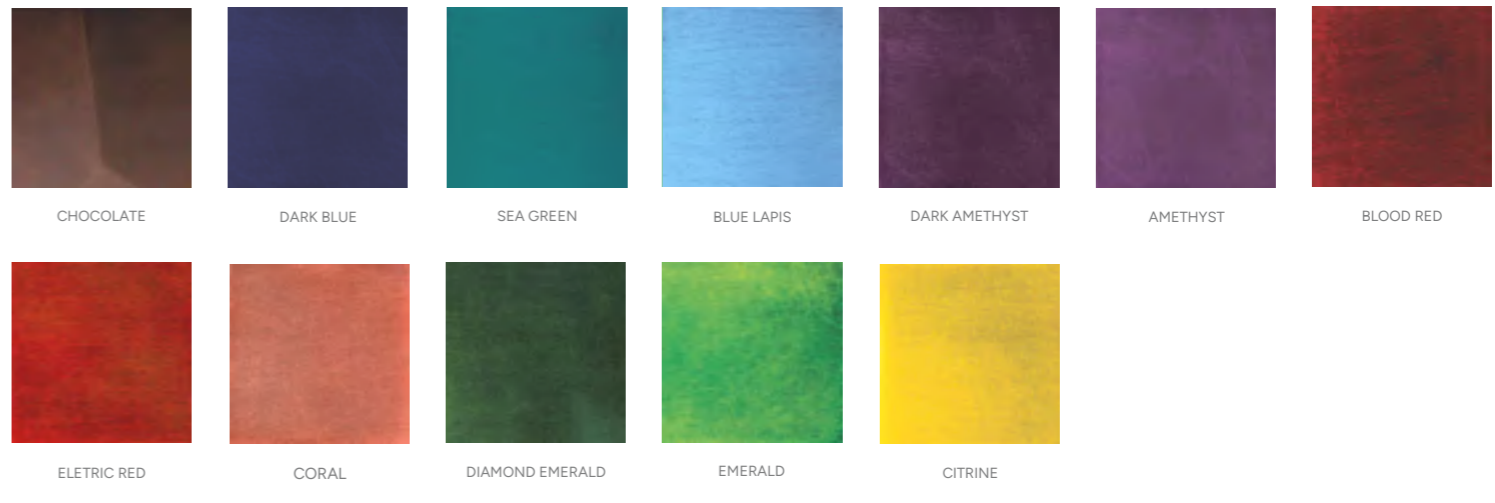

WOOD VENEERS

BRASS & METALS

MARBLE

MARBLE

METALLIC LEAF

TRANSLUCENTS

RESIN

CERAMICS

HAND PAINTED TILE BLUE

HAND PAINTED TILE SEPIA

ANTIQUÉ BROWN CERAMIC

DARK GOLD CERAMIC

DARK SILVER CERAMIC

GOLD CERAMIC

GLASS & MIRRORS

BEVELED BLACK GLASS