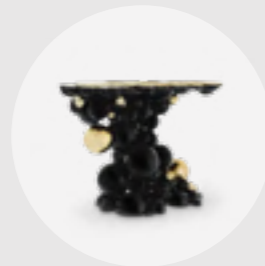

CHAPTER I
OUR COLLECTION

CONSOLES

CHAPTER II
TECHNICAL INFORMATION
Material & Finishes

CHAPTER III
OUR WORLD

PASSION IS EVERYTHING