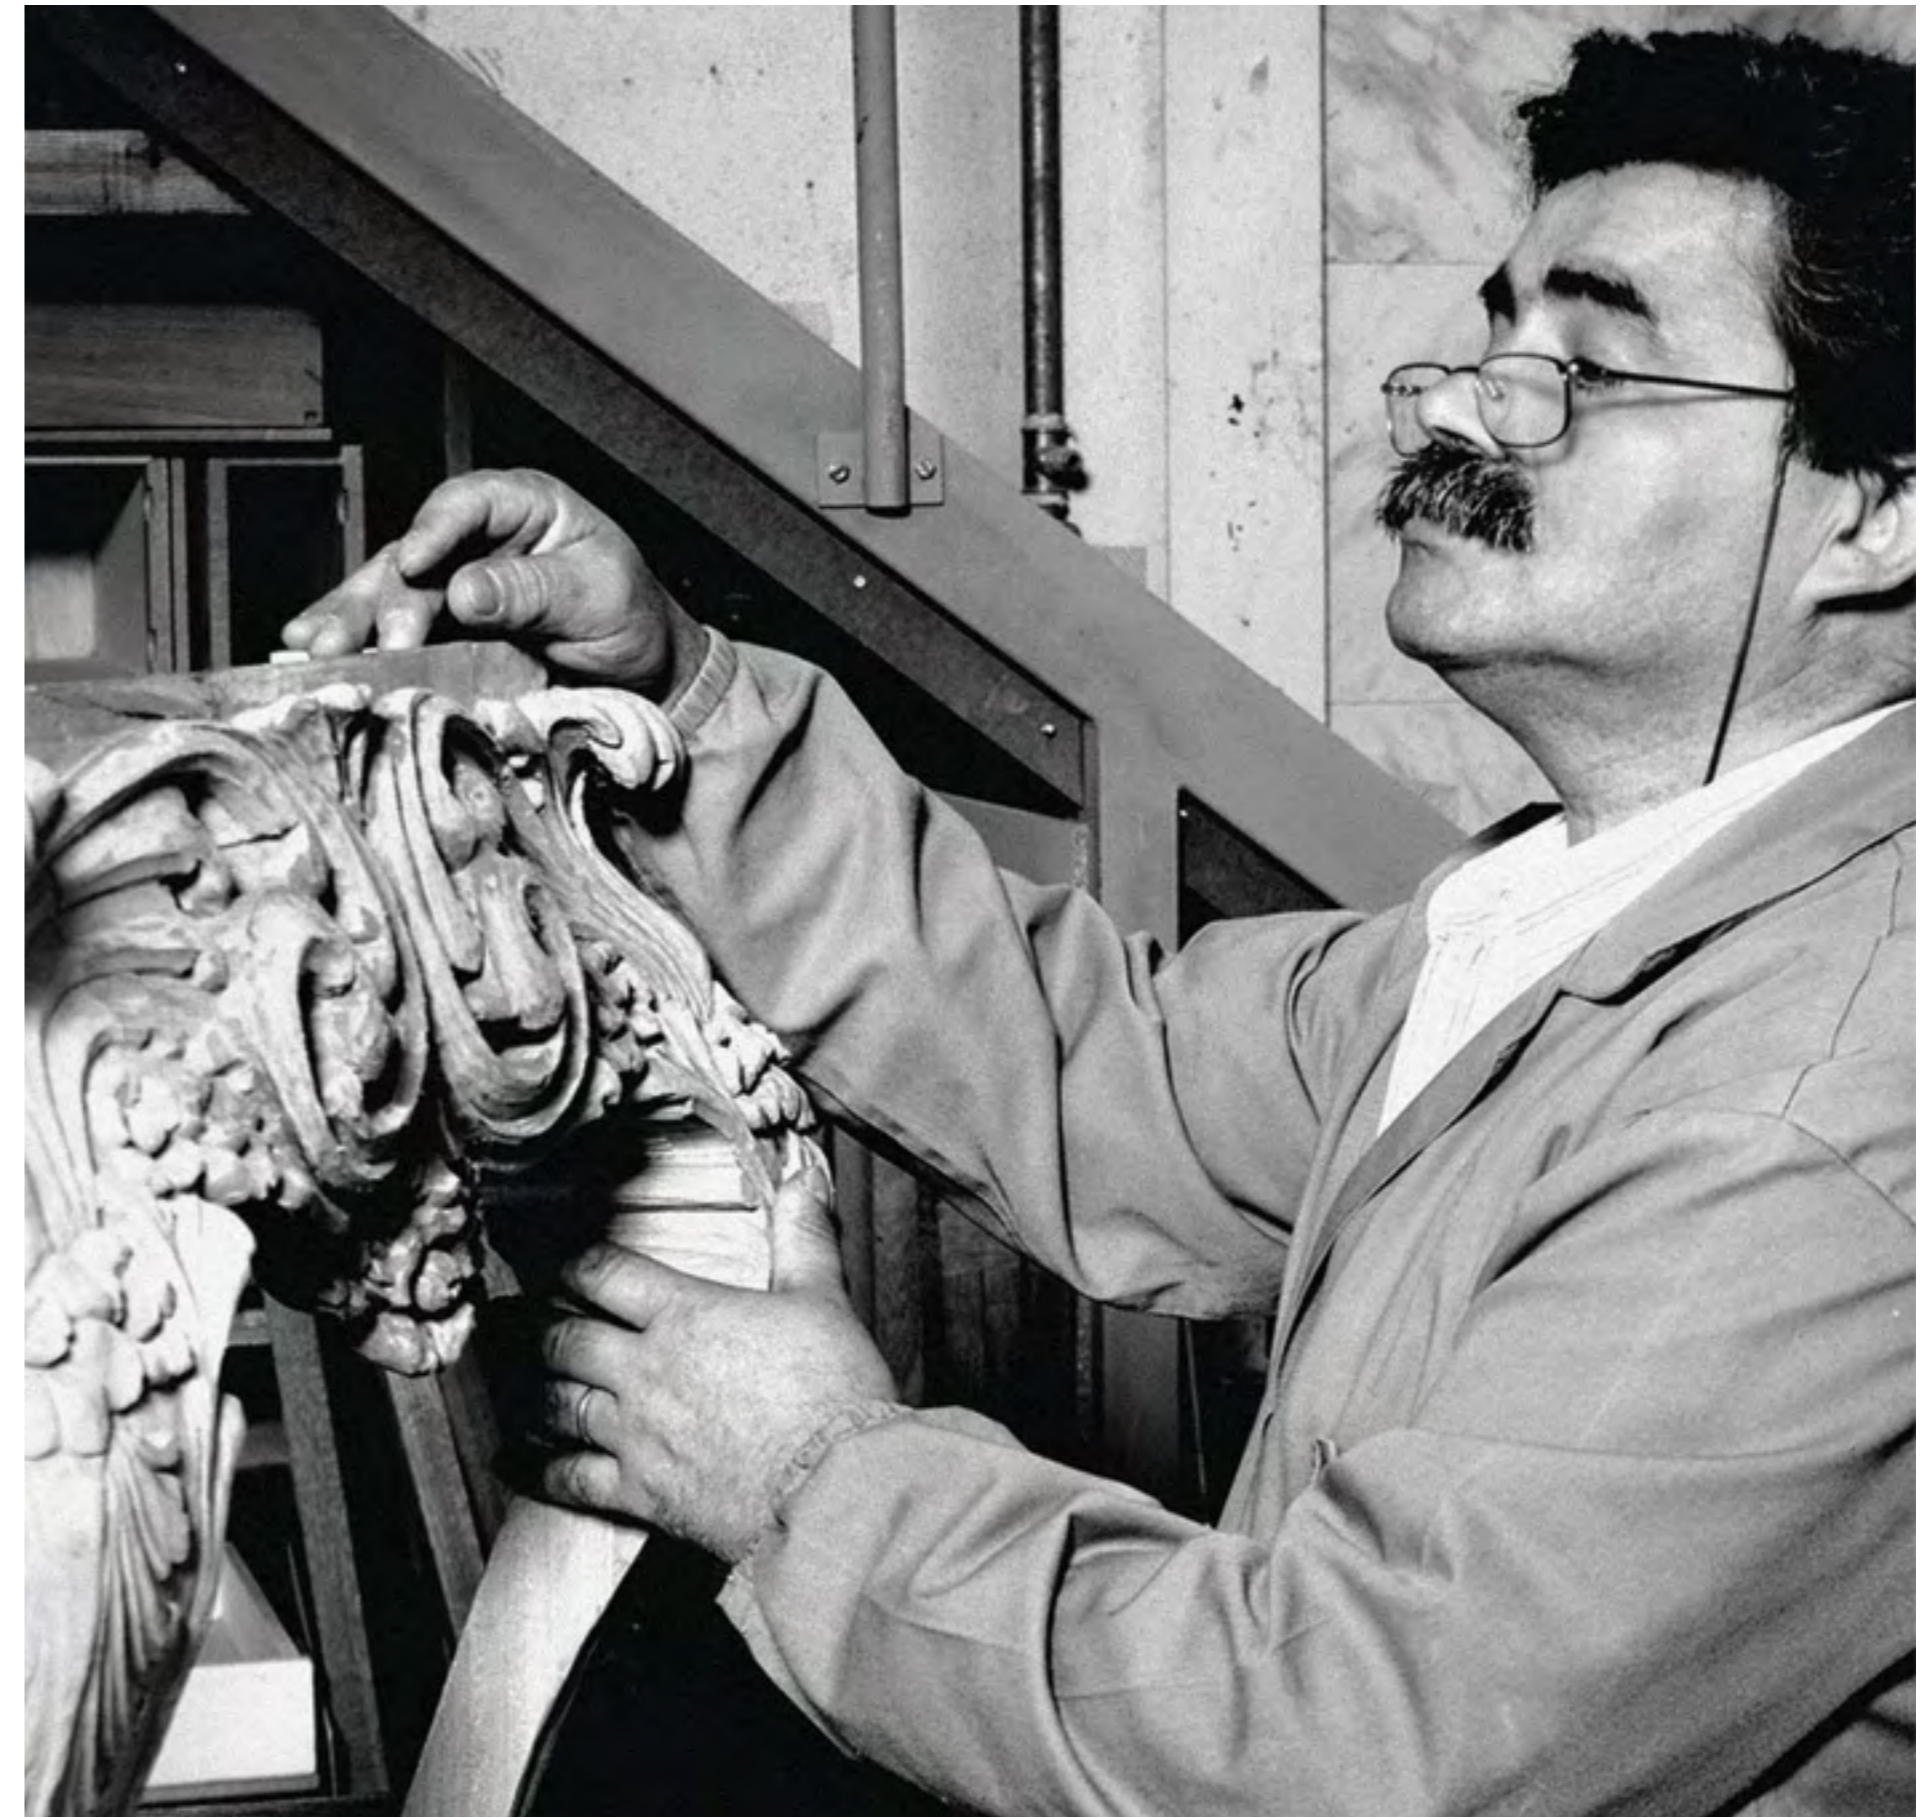

The non-settle feeling of creative minds and the meticulous effort of master artisans, gave the vision to understand the past through forgotten techniques and raw materials and interpret it through cutting-edge technology.

Boca do Lobo emotional pieces are handmade in Portugal by talented artisans who use their wisdom to combine traditional manufacturing techniques with the latest technological methods. Cabinet-makers, jewellers, soldiers, gilding painters, lacquer painters, master artisans and apprentices, work together in Boca do Lobo workshops to delivery exceptional products where no element or detail is overlooked and the human factor is treasured.

A single piece may pass along different skilled hands, and undergo several processes to conceive a unique design expression laying in Portugal's flair in marquetry, azulejaria, joinery, upholstery, filigree, and metalwork, just to name a few. A careful enthusiasm with a new-found confidence that goes alongside a passion for the country's strong craft heritage.

Our storytellers pursuit the excellence to conceive beautiful creations of contemporary design. Every piece carries a legacy, years of growing experience and pure dedication with no boundaries to design.

A lengthy tradition of bespoke and exceptional Craftsmanship to make one-of-kind design pieces.