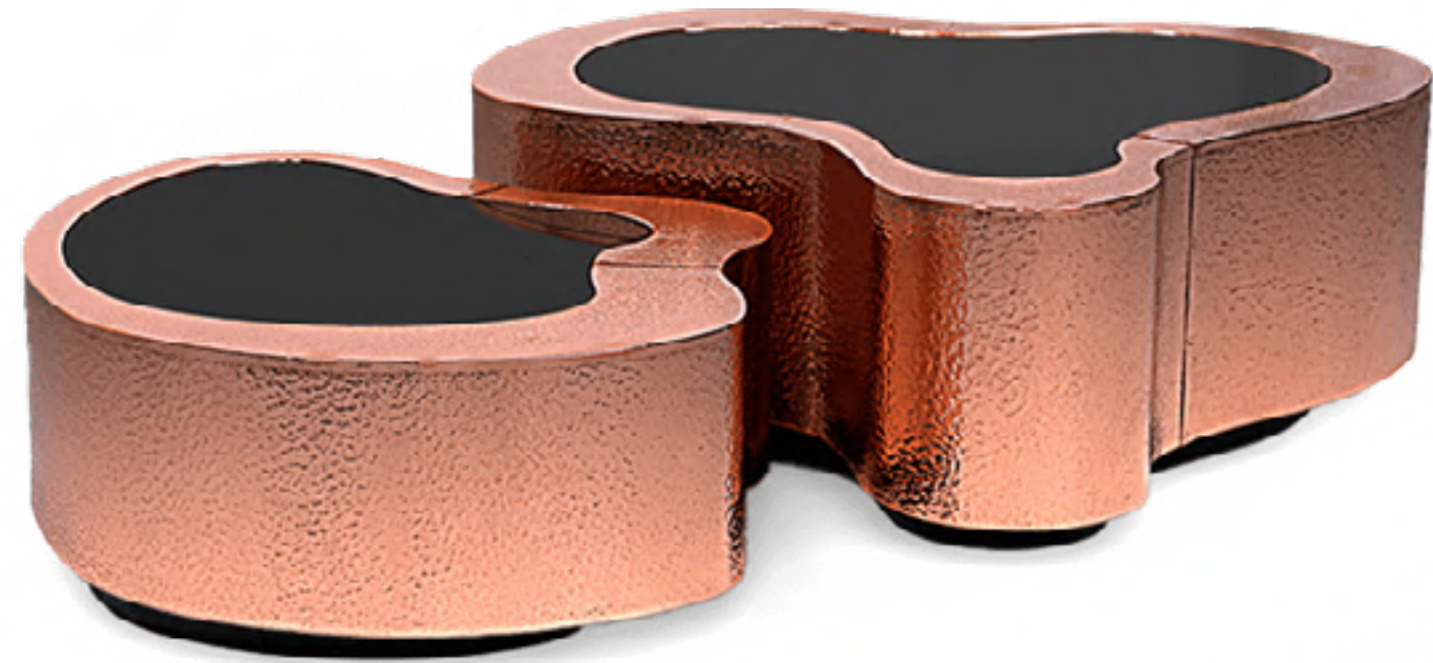

WAVE center table

BIG: W 96cm | 37.8" D 99cm | 39.0" H 37cm | 14.6" // SMALL: W 88cm | 34.6" D 73cm | 28.7" H 31cm | 12.2"

Polished hammered brass, glass, wood, black lacquer glass.