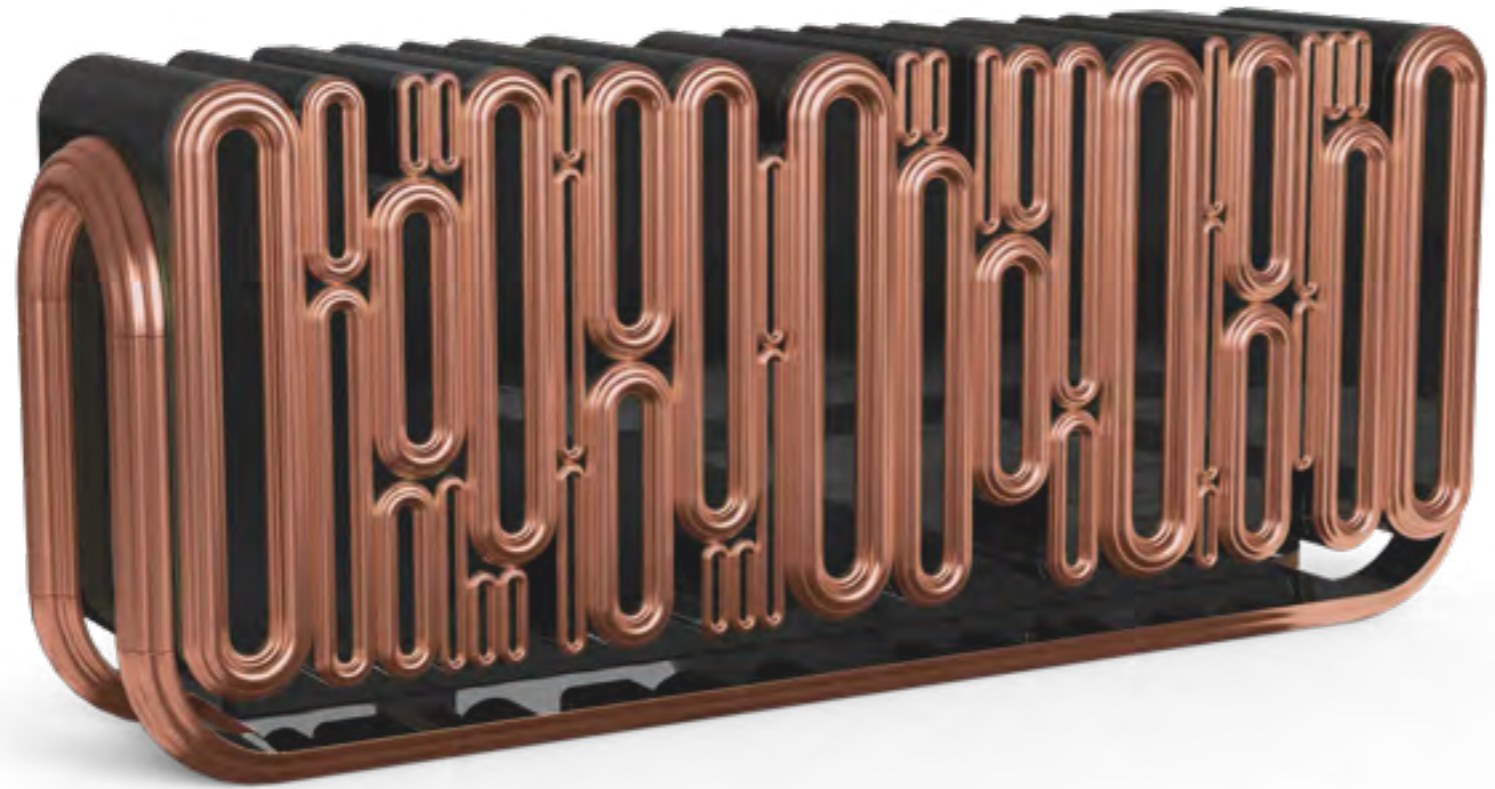

OBLONG COPPER sideboard

W 212cm | 83.5" D 50cm | 19.7" H 89cm | 35"

Wood work; Wood carving; Leaf Gilding; Lacquering; Varnishing.