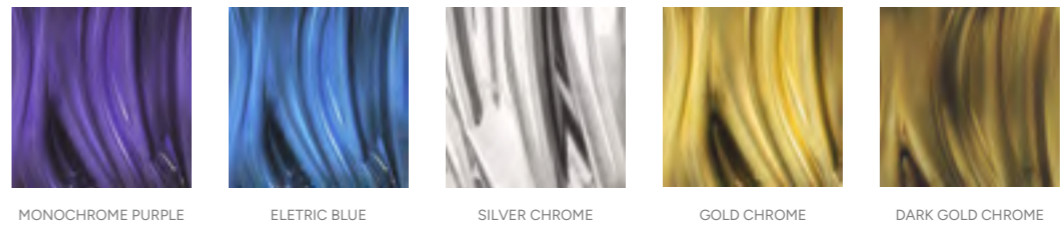

### MATERIALS & FINISHES

BOCA DO LOBO studio presents a range of product finishes with a careful selection of textured metals, wood veneers, marbles, original translucent colors, glasses, and ceramics. Endless possibilities to meet demanding personal tastes.

WOOD VENEERS

BRASS & METALS

MARBLE

MARBLE

METALLIC LEAF

TRANSLUCENTS

RESIN

CERAMICS

HAND PAINTED TILE BLUE

HAND PAINTED TILE SEPIA

ANTIQUÉ BROWN CERAMIC

DARK GOLD CERAMIC

DARK SILVER CERAMIC

GOLD CERAMIC

GLASS & MIRRORS

BEVELED BLACK GLASS