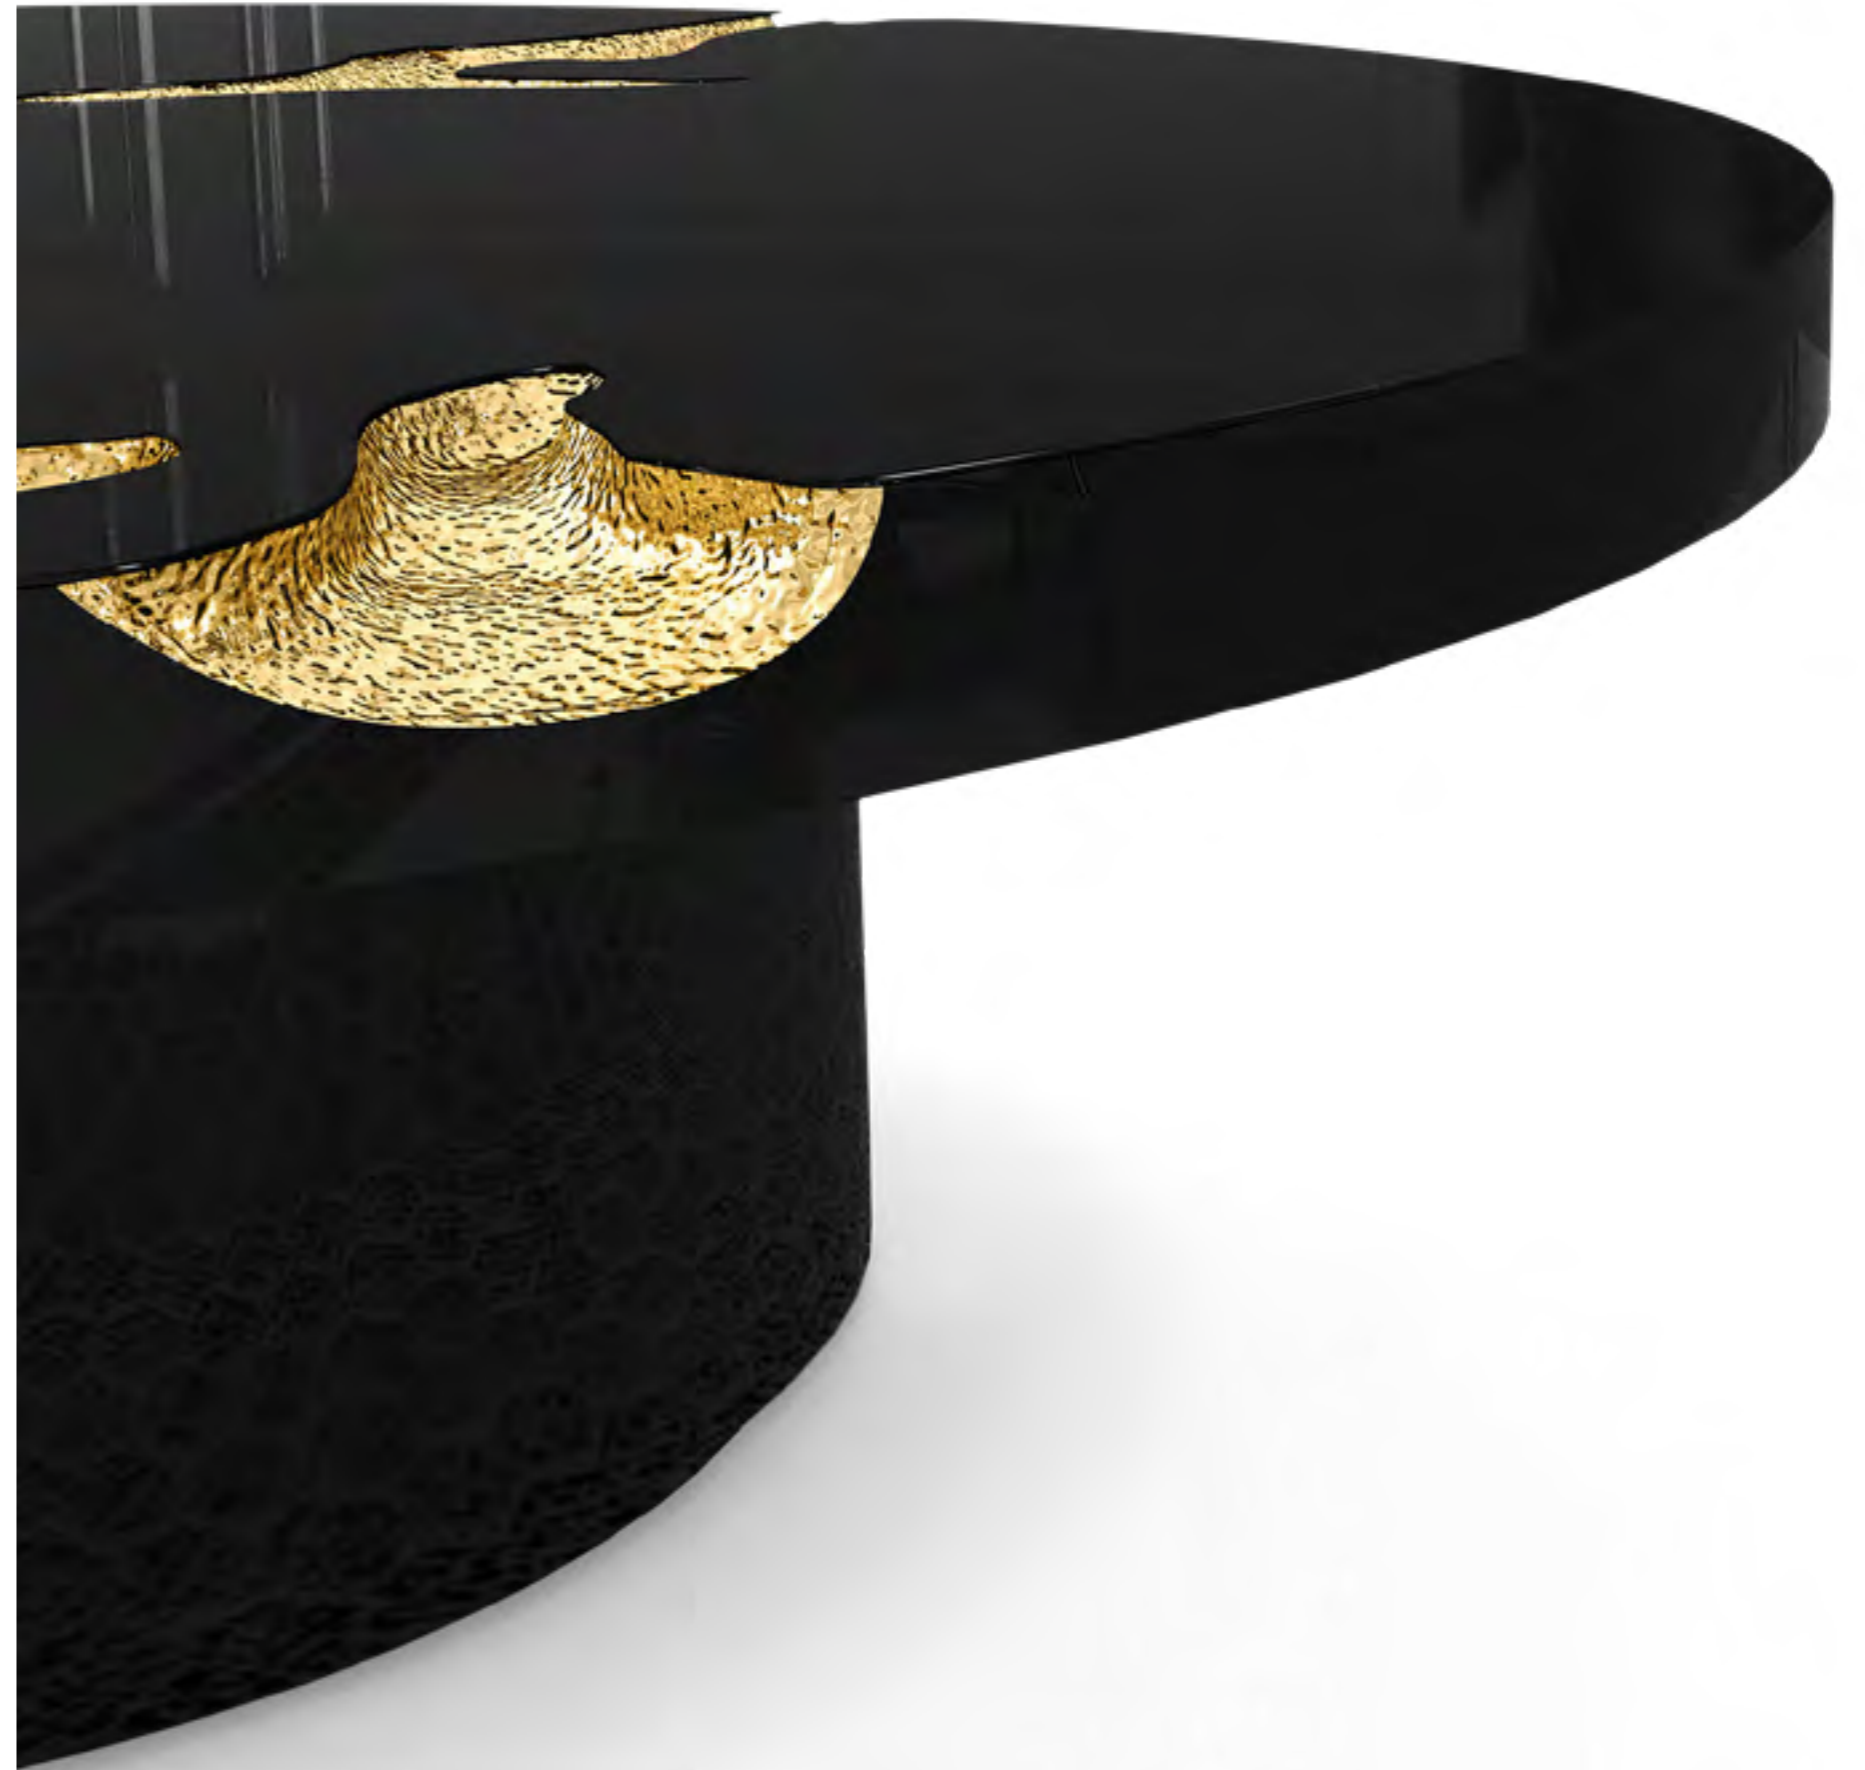

EMPIRE BLACK center table

W 130cm | 51.2" H 37cm | 14.6"

Polished brass and wood veneer.