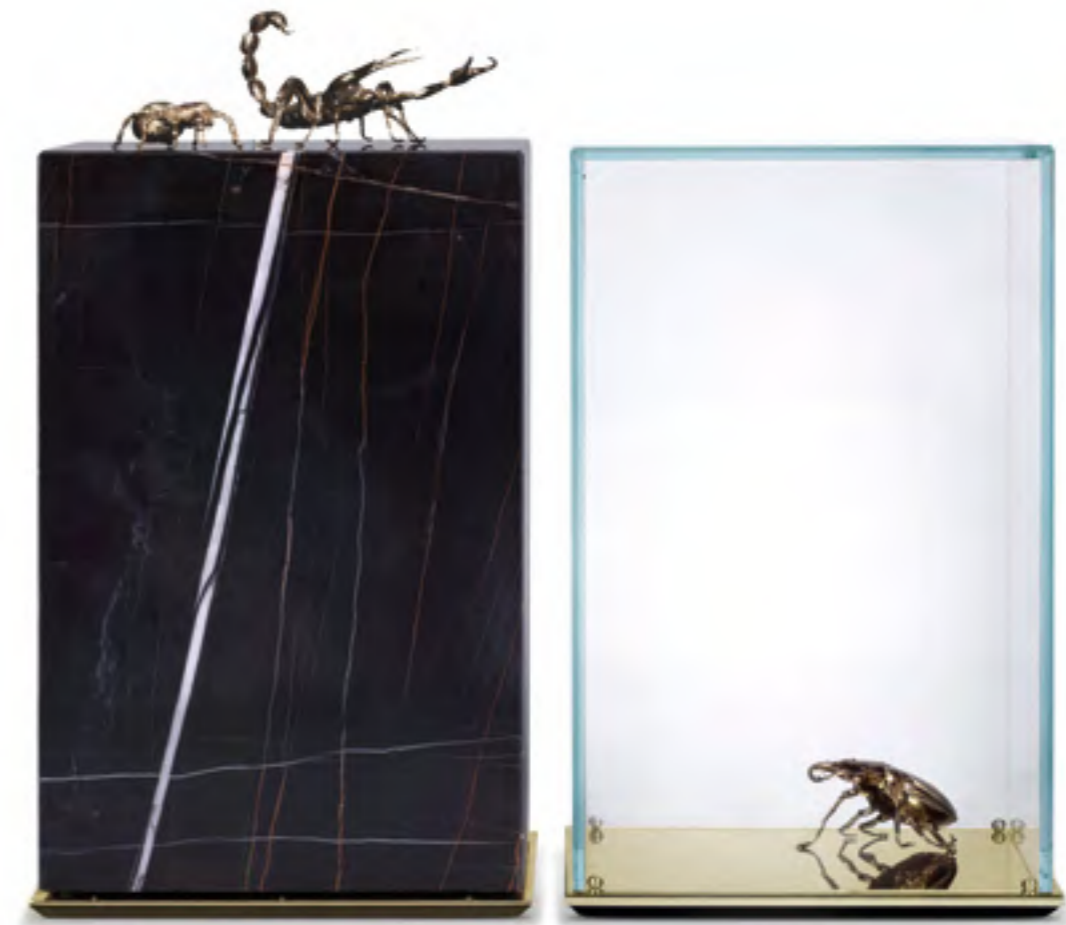

### MONET side table

W 36cm | 14.2" D 36cm | 14.2" H 50cm | 19.7"

Polished cast brass, textured brass, acrylic.

### EDEN side table

W 40cm | 15.7" D 32cm | 12.6" H 45cm | 17.7"

Melted metal, gold brass patina, gold brass dark patina, gold brass rose patina.

STONEHENGE side table

W 41,5cm | 16.3" D 41,5cm | 16.3" H 46cm | 18.3"

Polished stainless steel, marble stone.

STONEHENGE SIDE TABLE - W 41,5cm | 16.3" D 41,5cm | 16.3" H 46cm | 18.3"