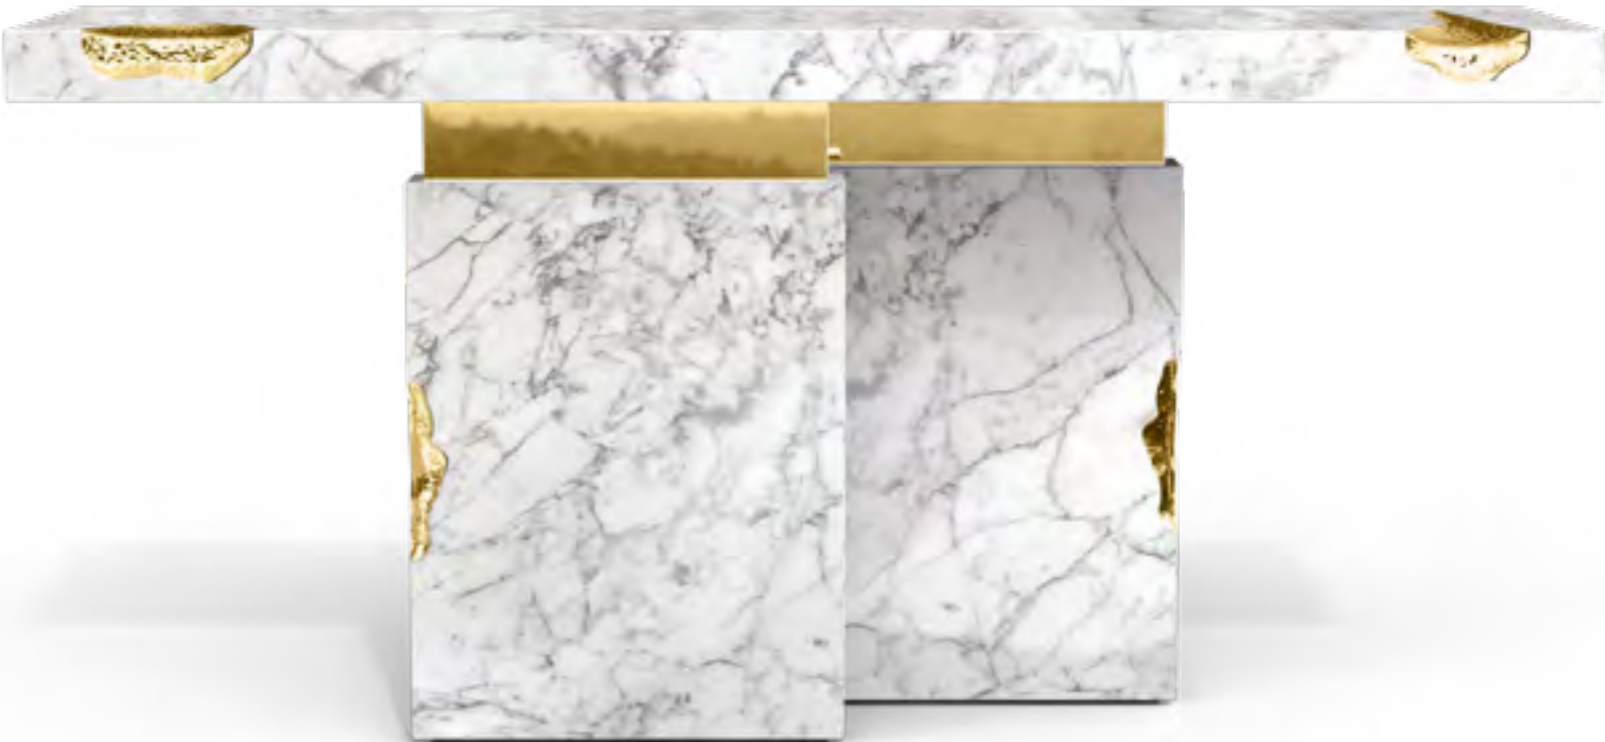

CARRARA marble

EMPIRE console

W 180cm | 70.9" D 46cm | 18.1" H 85cm | 33.5"  
Carrara marble, polished brass with gloss varnish & polished hammered brass with gloss varnish.