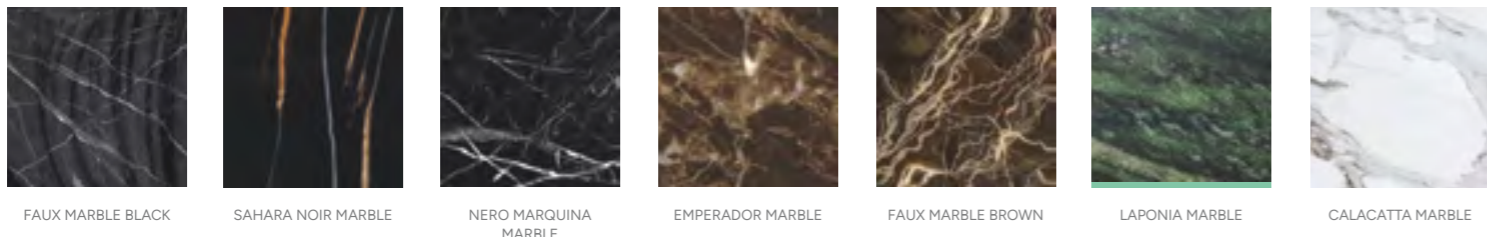

WOOD VENEERS

BRASS & METALS

MARBLE

MARBLE

METALLIC LEAF

TRANSLUCENTS

RESIN