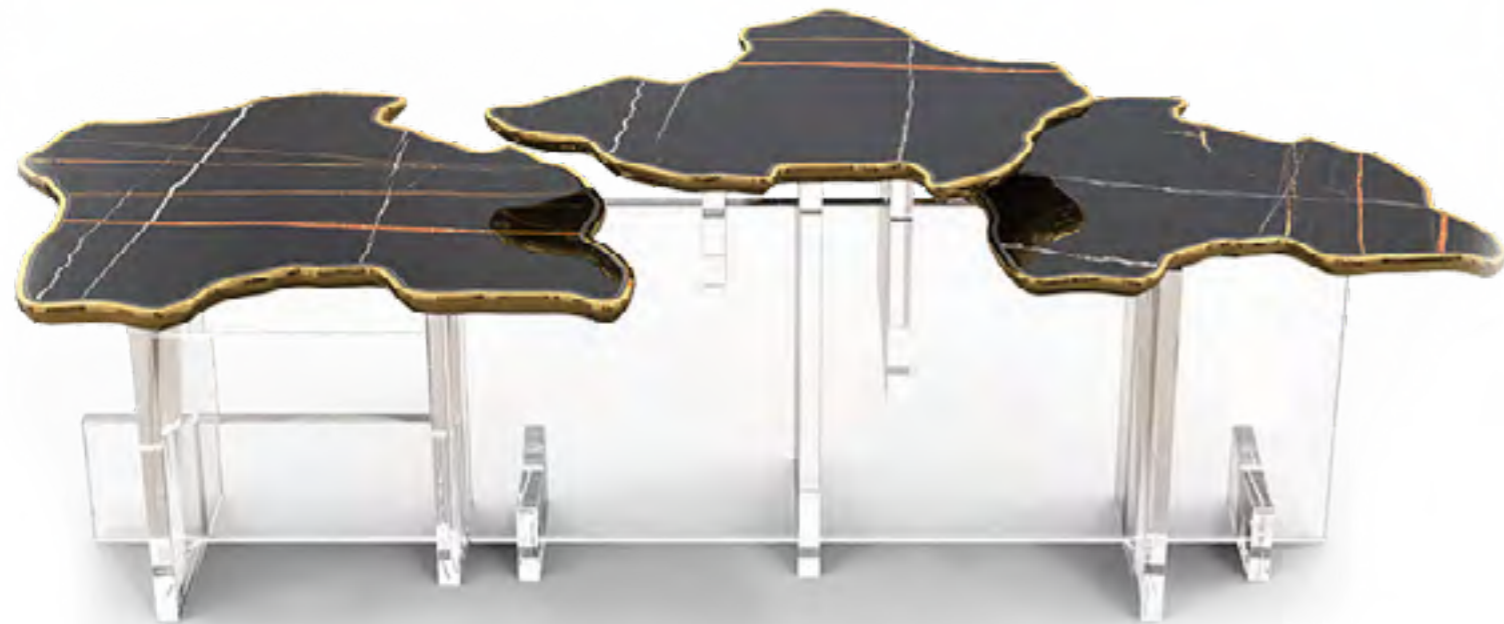

MONET PATINA center table

W 152cm | 59.8" D 82cm | 32.3" H 36cm | 14.2"  
Transparent acrylic. Polished casted brass or aluminium.

MONET SILVER center table

W 152cm | 59.8" D 82cm | 32.3" H 36cm | 14.2"  
Transparent acrylic. Polished casted brass or aluminium.

## ARTFUL DESIGN

Monet is a tribute to the renowned French painter behind the Impressionism movement, an artwork turn into a contemporary side table with a modern design twist. Featuring both contrasting shapes and materials, as the unconventional compositions of the artist, the elegant side table is supported by a geometric acrylic base, allowing to capture natural light. An immersive exceptional objet, the Monet side table is perfect for cutting-edge rooms.