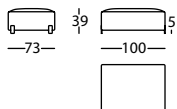

317.15.LH

MOUSSE PUF 100X73
MOUSSE POUF 100X73
MOUSSE POUF 100X73

0,36 m³ / 1 Pack. / 20,4 kg