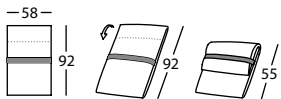

317.29.FK

MOUSSE ALMOHADA PLEGABLE 58X92/55 C/CINTA
MOUSSE FOLDABLE CUSHION 58X92/55 W/ TAPE
MOUSSE OREILLER COUSSIN 58X92/55 C/ TAPE

0,02 m³ / 1 Pack. / 1,9 kg