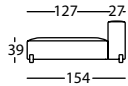

31714.LR

MOUSSE CHAISE 100X154
MOUSSE CHAISE 100X154
MOUSSE CHAISE 100X154

1,01 m³ / 1 Pack. / 49,1 kg