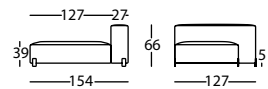

317.14.NR.D

MOUSSE CHAISE 127X154 DCHO ASIEN TO 100
MOUSSE CHAISE 127X154 RIGTH SEAT 100
MOUSSE CHAISE 127X154 DROIT ASSISE 100

1,28 m³ / 1 Pack. / 53,6 kg