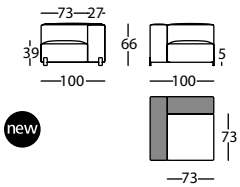

MOUSSE by Rafa García, 2018

Ángulos rectos / Straight corner / Angle Carre

new

317.16.LL

MOUSSE ANGULO RECTO 100X100
MOUSSE STRAIGHT CORNER 100X100
MOUSSE ANGLE CARRE 100X100

0,67 m³ / 1 Pack. / 48,6 kg