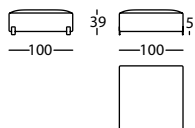

317.15.LL

MOUSSE PUF 100X100
MOUSSE POUF 100X100
MOUSSE POUF 100X100

0,49 m³ / 1 Pack. / 25,7 kg