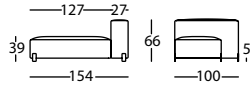

317.14.LR.D

MOUSSE CHAISE 100X154 DCHO ASIEN TO 73
MOUSSE CHAISE 100X154 RIGHT SEAT 73
MOUSSE CHAISE 100X154 DROIT ASSISE 73

1,01 m³ / 1 Pack. / 467 kg