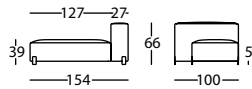

317.14.LR.I

MOUSSE CHAISE 100X154 IZDO ASIEN TO 73
MOUSSE CHAISE 100X154 LEFT SEAT 73
MOUSSE CHAISE 100X154 GAUCHE ASSISE 73

1,01 m³ / 1 Pack. / 467 kg