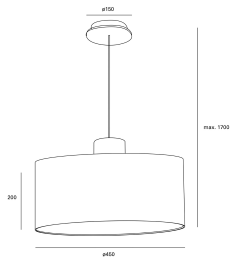

Lampa

--

DE-0008-MAD

Pendant IP20 Lampa E27 40W Imitation wood

TECHNICAL FEATURES

Power (W) : Max. power 40W

Voltage / frequency : 100-240V/50-60Hz

Total power consumption of light (W) : 40W

Warranty : 5 Years

Structure material : Wood

Structure finish : Imitation wood

Diffuser material : Textile, Acrylic

Diffuser finish : Beige, Opal white

Max. size of light bulb : 200/NA mm

Recommended light bulb : E27

LUMINOTECHNIC FEATURES

Lampholder: 1 x E27

VENTILATION FEATURES

Power used: 40W

Service value measurement standard: EN 60879:2019

LOGISTICS

Net weight (kg): 1.8

Packaged weight (kg): 3.11