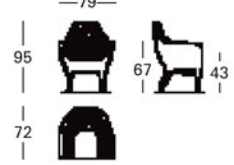

Sillón tapizado