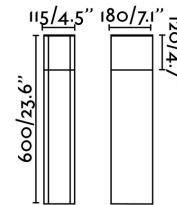

DATNA Dark grey beacon lamp

Ref. 74442

Modern outdoor beacon made from aluminium die casting with an opal PC diffuser. Designed by: Alex & Manel Llusçà.

Specifications

Bulb:	1xE27 20W
Bulb included:	No
Transformer:	
Transformer included:	No
Voltage:	100-240V
IP:	44
Class:	I
Material:	Aluminium die casting and opal polycarbonate diffuser
Designer:	ALEX & MANEL LLUSCÀ
Recommended bulb:	17463
Description of recommended Bulb:	BULB STANDARD MATT LED E27 7W 2700K 800Lm
Length:	180 mm
Net Width:	115 mm
Height:	600 mm
Net Weight:	2.40 kg
Volume:	0.20412 m3