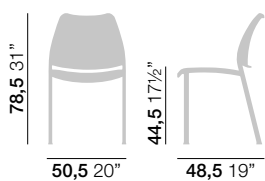

| TROLLEY | CODE |
|-------------------------|------|
| For 1 set of 20 chairs: | 542 |

DIMENSIONS

PACKING

1-4 Gas sidechair = 1 box

BOX 1:
Size: 52 x 88 x 99 cm
Volume: 0,36 m³
Weight (with 1 chair): 4 kg
Weight (with 4 chair): 16 kg