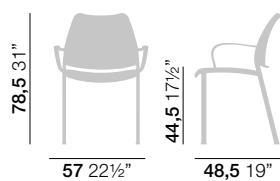

| TROLLEY | CODE |
|-------------------------|------|
| For 1 set of 20 chairs: | 542 |

DIMENSIONS

PACKING

1-4 Gas sidechair = 1 box

BOX 1:
Size: 52 x 88 x 99 cm
Volume: 0,36 m³
Weight (with 1 chair): 4 kg
Weight (with 4 chair): 16 kg