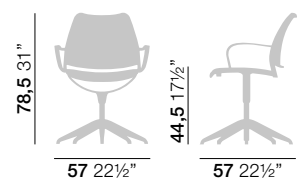

| TROLLEY | CODE |
|-------------------------|------|
| For 1 set of 20 chairs: | 542 |

DIMENSIONS

PACKING

1-4 Gas sidechair = 1 box

BOX 1:
Size: 52 x 88 x 99 cm
Volume: 0,36 m³
Weight (with 1 chair): 4 kg
Weight (with 4 chair): 16 kg