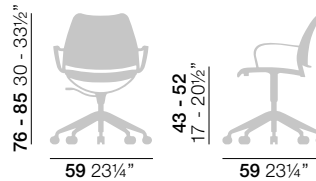

| TROLLEY | CODE |
|-------------------------|------|
| For 1 set of 20 chairs: | 542 |

DIMENSIONS

PACKING

1-4 Gas sidechair = 1 box

BOX 1:
Size: 52 x 88 x 99 cm
Volume: 0,36 m³
Weight (with 1 chair): 4 kg
Weight (with 4 chair): 16 kg