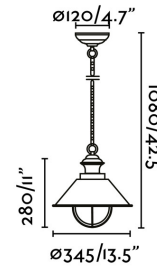

## NÁUTICA-1G Rust pendant lamp

Ref. 71139

Classic outdoor pendant lamp made from metal with a bubble glass diffuser.

### Specifications

<b>Bulb:</b>	1 x E27 11W
<b>Bulb included:</b>	No
<b>Transformer:</b>	
<b>Transformer included:</b>	No
<b>Voltage:</b>	100-240V
<b>IP:</b>	33
<b>Class:</b>	I
<b>Material:</b>	Metal and bubble glass diffuser
<b>Designer:</b>	
<b>Recommended bulb:</b>	17437
<b>Description of recommended Bulb:</b>	BULB T45 MATT LED E27 5W
<b>Length:</b>	345 mm
<b>Net Width:</b>	345 mm
<b>Height:</b>	1080 mm
<b>Diameter:</b>	345 Ø
<b>Net Weight:</b>	1.69 kg
<b>Volume:</b>	0.03376 m3